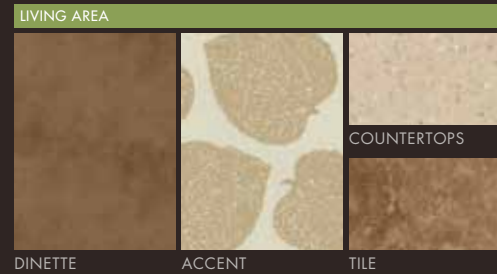

SUNLIT SAND

ROCKY MOUNTAIN BROWN

INTERIOR DÉCOR

Tiffin Motorhomes sets the standard for interior luxury in the RV industry, providing you with a beautiful backdrop to personalize to your taste. For the 2013 Allegro Breeze, choose from three fabric suites—Bahamas, Dazzle and Stonehenge. All are designed to complement the hardwood cabinetry crafted in our Red Bay mill shop. Finishes are available in two traditional colors (Medium Alderwood and English Chestnut) or a lighter tone (Ivory Cream) for a more modern look.

CABINETS

MEDIUM ALDERWOOD

ENGLISH CHESTNUT

IVORY CREAM

FLOORING

CARPET

BAHAMAS FABRIC SUITE

DINETTE

ACCENT

TILE

STANDARD LEATHER

OPTIONAL LEATHER

MAIN

ACCENT

DAZZLE FABRIC SUITE

DINETTE