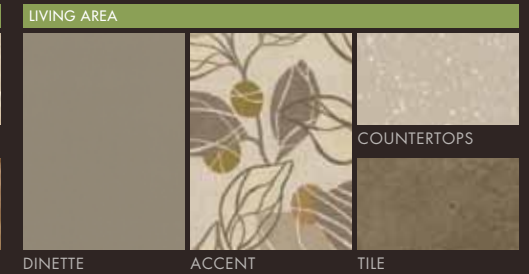

SUNLIT SAND

ROCKY MOUNTAIN BROWN

INTERIOR DÉCOR

Tiffin Motorhomes sets the standard for interior luxury in the RV industry, providing you with a beautiful backdrop to personalize to your taste. For the 2013 Allegro Breeze, choose from three fabric suites—Bahamas, Dazzle and Stonehenge. All are designed to complement the hardwood cabinetry crafted in our Red Bay mill shop. Finishes are available in two traditional colors (Medium Alderwood and English Chestnut) or a lighter tone (Ivory Cream) for a more modern look.

ACCENT

TILE

STANDARD LEATHER

OPTIONAL LEATHER

MAIN

ACCENT

STONEHENGE FABRIC SUITE

DINETTE