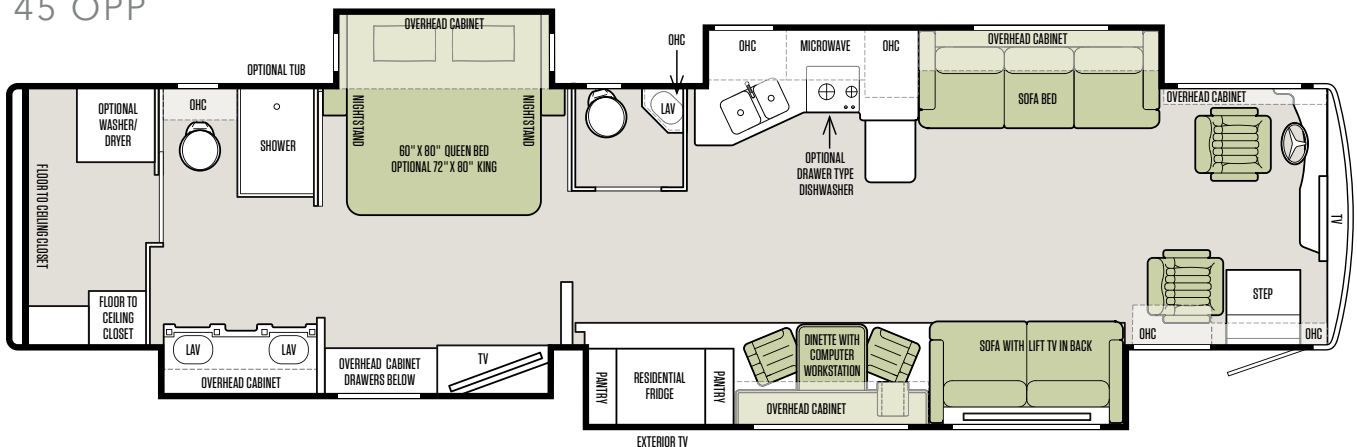

SHOWN 45 OPP FLOOR PLAN WITH GLAZED HONEY NATURAL CHERRY CABINETS & SEA SALT INTERIOR

FLOOR PLANS

Thoughtful in every detail
and in every dimension.

37 AP

40 AP

40 SP

FLOOR PLANS

The design of every Tiffin floor plan must meet four essential criteria:
Maximum space. **Optimal organization.** **Relaxation plus.** **Elegant atmosphere.**
MORE plans offer your family the most comfortable layout for life on the road.

45 OP

LIVING AREA/DINETTE PACKAGE OPTIONS FOR 45 OP

Packages:

- Package A (Standard): Ultra Leather DE Sofa with TV Cabinet (PS), Ultra Leather Air Coil Hide-A-Bed Sofa (DS)
- Package B: Ultra Leather DE Sofa with TV Cabinet (PS), Ultra Leather L-Shaped Sofa (DS)
- Package C: Entertainment Center with Recliner & Fireplace (PS), Ultra Leather Air Coil Hide-A-Bed Sofa (DS)
- Package D: Entertainment Center with Recliner & Fireplace (PS), Ultra Leather L-Shaped Sofa (DS)
- Package E: Ultra Leather DE Sofa with Lift TV (PS), Ultra Leather Air Coil Hide-A-Bed Sofa (DS)
- Package G: Ultra Leather DE Sofa with Lift TV (PS), Theatre Seating (DS)
- Package H: Ultra Leather DE Sofa with Lift TV (PS), 2 Recliners with Fireplace (DS)

45 OPP

LIVING AREA/DINETTE PACKAGE OPTIONS FOR 45 OPP

Packages:

- Package A (Standard): Ultra Leather DE Sofa Bed with Lift TV (PS), Ultra Leather Air Coil Hide-A-Bed Sofa (DS)
- Package C: Ultra Leather Air Coil Hide-A-Bed Sofa with Lift TV (PS), Theatre Seating (DS)
- Package D: Ultra Leather Air Coil Hide-A-Bed Sofa with Lift TV (PS), 2 Recliners with Fireplace (DS)