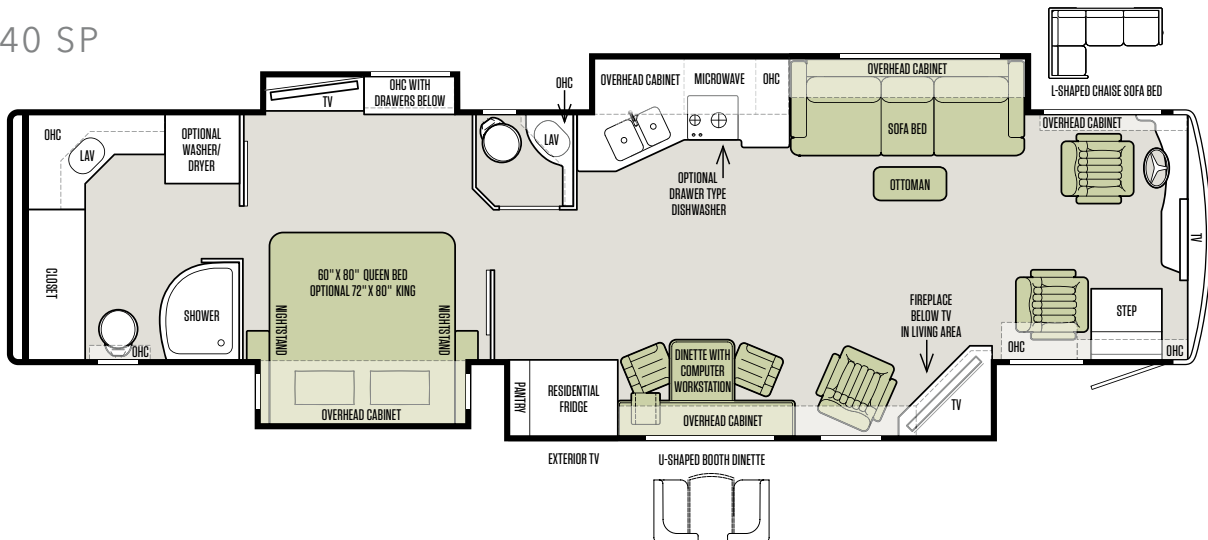

SHOWN 45 OPP FLOOR PLAN WITH GLAZED HONEY NATURAL CHERRY CABINETS & SEA SALT INTERIOR

FLOOR PLANS

Thoughtful in every detail
and in every dimension.

37 AP

40 AP

40 SP

FLOOR PLANS

The design of every Tiffin floor plan must meet four essential criteria:
Maximum space. **Optimal organization.** **Relaxation plus.** **Elegant atmosphere.**
MORE plans offer your family the most comfortable layout for life on the road.

45 OP

LIVING AREA/DINETTE PACKAGE OPTIONS FOR 45 OP

Packages:

- Package A (Standard): Ultra Leather DE Sofa with TV Cabinet (PS), Ultra Leather Air Coil Hide-A-Bed Sofa (DS)
- Package B: Ultra Leather DE Sofa with TV Cabinet (PS), Ultra Leather L-Shaped Sofa (DS)
- Package C: Entertainment Center with Recliner & Fireplace (PS), Ultra Leather Air Coil Hide-A-Bed Sofa (DS)
- Package D: Entertainment Center with Recliner & Fireplace (PS), Ultra Leather L-Shaped Sofa (DS)
- Package E: Ultra Leather DE Sofa with Lift TV (PS), Ultra Leather Air Coil Hide-A-Bed Sofa (DS)
- Package G: Ultra Leather DE Sofa with Lift TV (PS), Theatre Seating (DS)
- Package H: Ultra Leather DE Sofa with Lift TV (PS), 2 Recliners with Fireplace (DS)