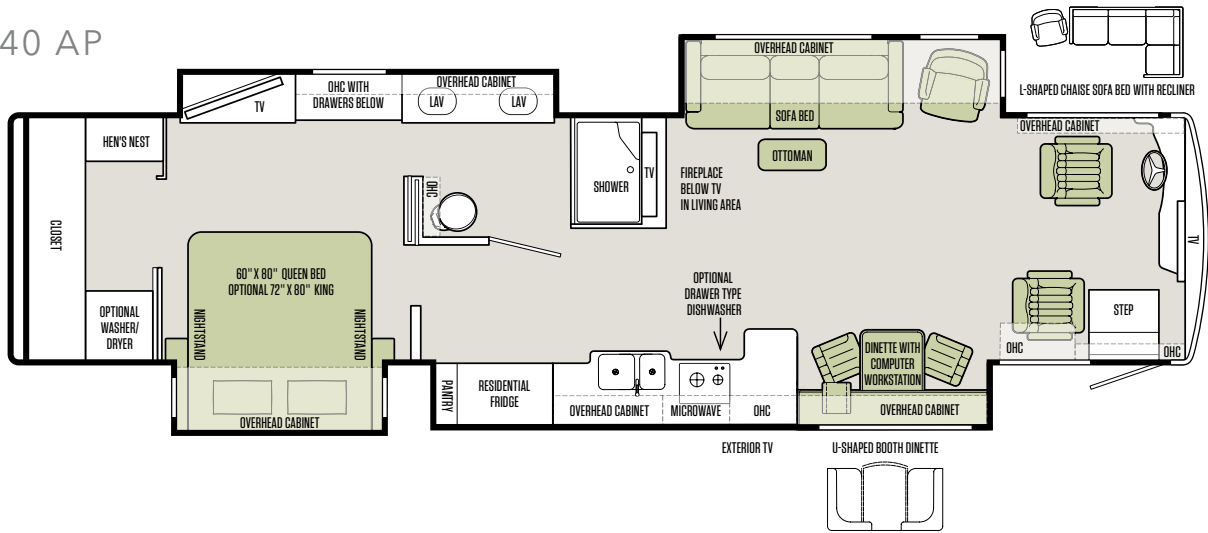

SHOWN 45 OPP FLOOR PLAN WITH GLAZED HONEY NATURAL CHERRY CABINETS & SEA SALT INTERIOR

FLOOR PLANS

Thoughtful in every detail
and in every dimension.

37 AP

40 AP

40 SP

FLOOR PLANS

The design of every Tiffin floor plan must meet four essential criteria:
Maximum space. **Optimal organization.** **Relaxation plus.** **Elegant atmosphere.**
MORE plans offer your family the most comfortable layout for life on the road.

45 OP

LIVING AREA/DINETTE PACKAGE OPTIONS FOR 45 OP

Packages:

- Package A (Standard): Ultra Leather DE Sofa with TV Cabinet (PS), Ultra Leather Air Coil Hide-A-Bed Sofa (DS)
- Package B: Ultra Leather DE Sofa with TV Cabinet (PS), Ultra Leather L-Shaped Sofa (DS)
- Package C: Entertainment Center with Recliner & Fireplace (PS), Ultra Leather Air Coil Hide-A-Bed Sofa (DS)
- Package D: Entertainment Center with Recliner & Fireplace (PS), Ultra Leather L-Shaped Sofa (DS)
- Package E: Ultra Leather DE Sofa with Lift TV (PS), Ultra Leather Air Coil Hide-A-Bed Sofa (DS)
- Package G: Ultra Leather DE Sofa with Lift TV (PS), Theatre Seating (DS)
- Package H: Ultra Leather DE Sofa with Lift TV (PS), 2 Recliners with Fireplace (DS)

45 OPP

LIVING AREA/DINETTE PACKAGE OPTIONS FOR 45 OPP

Packages:

- Package A (Standard): Ultra Leather DE Sofa Bed with Lift TV (PS), Ultra Leather Air Coil Hide-A-Bed Sofa (DS)
- Package C: Ultra Leather Air Coil Hide-A-Bed Sofa with Lift TV (PS), Theatre Seating (DS)
- Package D: Ultra Leather Air Coil Hide-A-Bed Sofa with Lift TV (PS), 2 Recliners with Fireplace (DS)