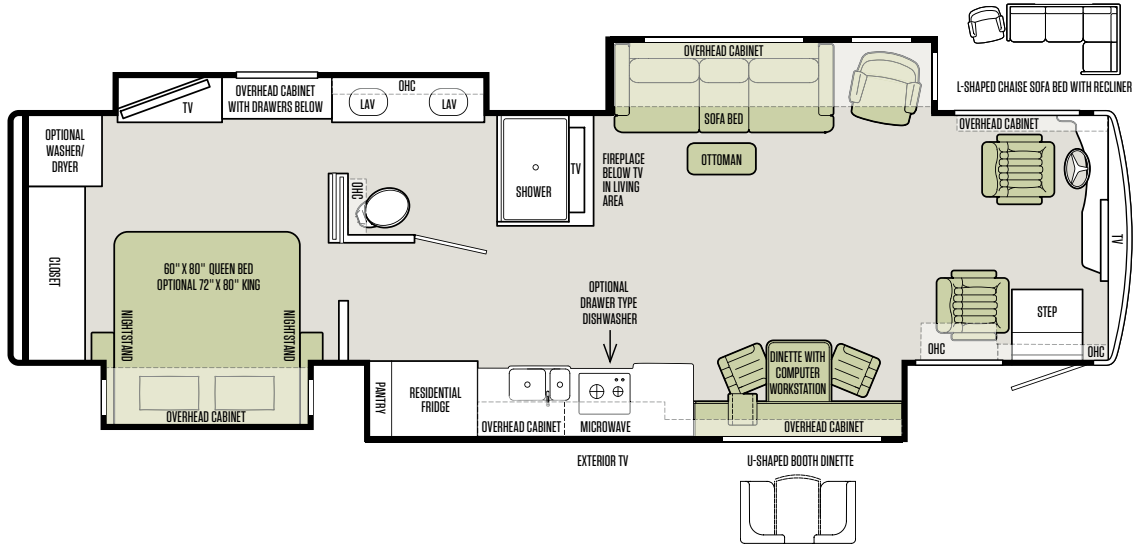

SHOWN 45 OPP FLOOR PLAN WITH CINDERWOOD EXTERIOR PAINT SCHEME

SHOWN 45 OPP FLOOR PLAN WITH GLAZED HONEY NATURAL CHERRY CABINETS & SEA SALT INTERIOR

SHOWN 45 OPP FLOOR PLAN WITH GLAZED HONEY

NATURAL CHERRY CABINETS & SEA SALT INTERIOR

SHOWN 45 OPP FLOOR PLAN WITH GLAZED HONEY NATURAL CHERRY CABINETS & SEA SALT INTERIOR

FLOOR PLANS

Thoughtful in every detail
and in every dimension.

37 AP

40 AP

40 SP

FLOOR PLANS

The design of every Tiffin floor plan must meet four essential criteria:
Maximum space. **Optimal organization.** **Relaxation plus.** **Elegant atmosphere.**
MORE plans offer your family the most comfortable layout for life on the road.

45 OP

LIVING AREA/DINETTE PACKAGE OPTIONS FOR 45 OP

Packages:

- Package A (Standard): Ultra Leather DE Sofa with TV Cabinet (PS), Ultra Leather Air Coil Hide-A-Bed Sofa (DS)
- Package B: Ultra Leather DE Sofa with TV Cabinet (PS), Ultra Leather L-Shaped Sofa (DS)
- Package C: Entertainment Center with Recliner & Fireplace (PS), Ultra Leather Air Coil Hide-A-Bed Sofa (DS)
- Package D: Entertainment Center with Recliner & Fireplace (PS), Ultra Leather L-Shaped Sofa (DS)
- Package E: Ultra Leather DE Sofa with Lift TV (PS), Ultra Leather Air Coil Hide-A-Bed Sofa (DS)
- Package G: Ultra Leather DE Sofa with Lift TV (PS), Theatre Seating (DS)
- Package H: Ultra Leather DE Sofa with Lift TV (PS), 2 Recliners with Fireplace (DS)