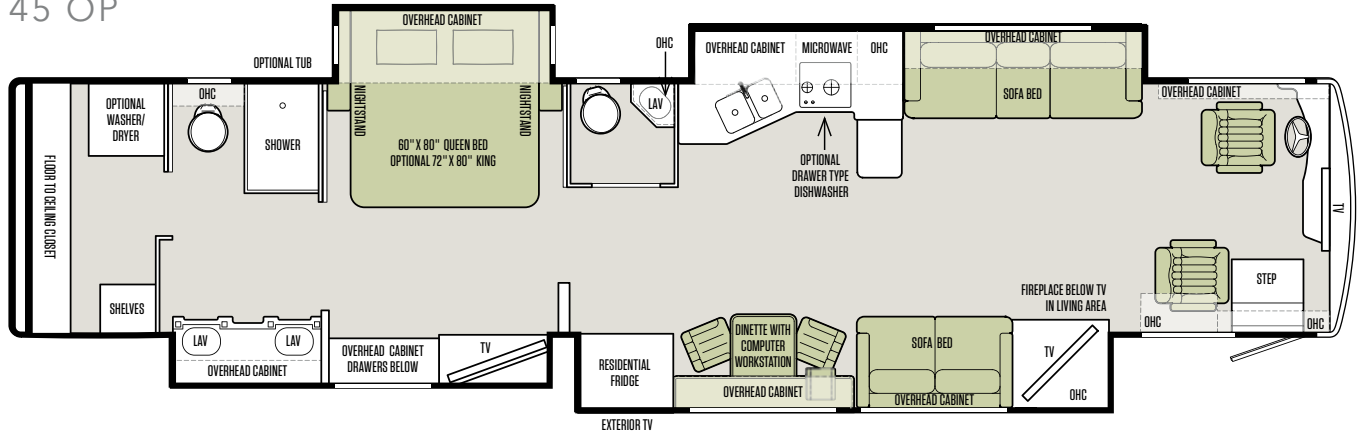

SHOWN 45 OPP FLOOR PLAN WITH GLAZED HONEY NATURAL CHERRY CABINETS & SEA SALT INTERIOR

FLOOR PLANS

Thoughtful in every detail
and in every dimension.

37 AP

40 AP

40 SP

FLOOR PLANS

The design of every Tiffin floor plan must meet four essential criteria:
Maximum space. **Optimal organization.** **Relaxation plus.** **Elegant atmosphere.**
MORE plans offer your family the most comfortable layout for life on the road.

45 OP

LIVING AREA/DINETTE PACKAGE OPTIONS FOR 45 OP

Packages:

- Package A (Standard): Ultra Leather DE Sofa with TV Cabinet (PS), Ultra Leather Air Coil Hide-A-Bed Sofa (DS)
- Package B: Ultra Leather DE Sofa with TV Cabinet (PS), Ultra Leather L-Shaped Sofa (DS)
- Package C: Entertainment Center with Recliner & Fireplace (PS), Ultra Leather Air Coil Hide-A-Bed Sofa (DS)
- Package D: Entertainment Center with Recliner & Fireplace (PS), Ultra Leather L-Shaped Sofa (DS)
- Package E: Ultra Leather DE Sofa with Lift TV (PS), Ultra Leather Air Coil Hide-A-Bed Sofa (DS)
- Package G: Ultra Leather DE Sofa with Lift TV (PS), Theatre Seating (DS)
- Package H: Ultra Leather DE Sofa with Lift TV (PS), 2 Recliners with Fireplace (DS)