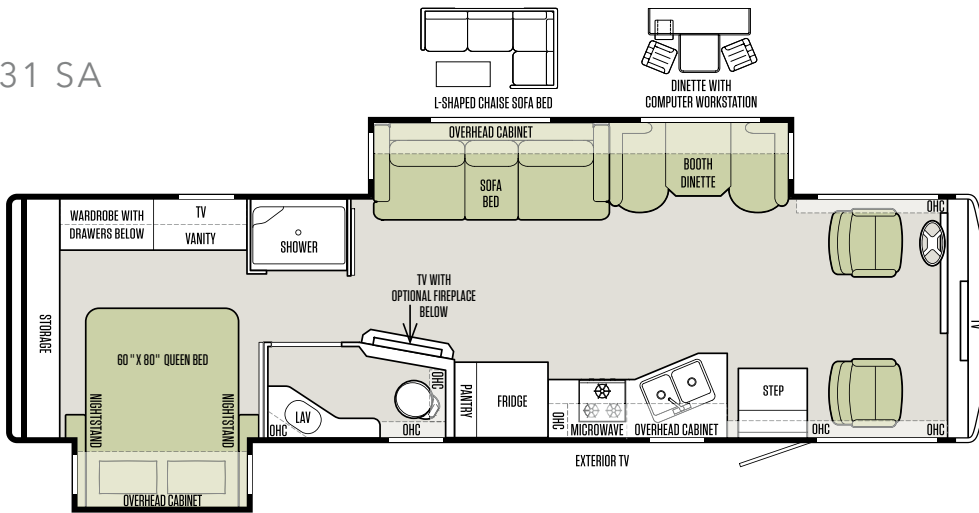

SHOWN 36 UA FLOOR PLAN WITH ENGLISH CHESTNUT CABINETS & RAW SILK INTERIOR

FLOOR PLANS

The design of every Tiffin floor plan must meet four essential criteria:
Maximum space. **Optimal organization.** **Relaxation plus.** **Elegant atmosphere.**
MORE plans offer your family the most comfortable layout for life on the road.

31 MA

31 SA

32 SA

Note: If optional furniture combinations are selected, window locations may vary from diagram shown.

34 PA

35 QBA

36 LA

36 UA