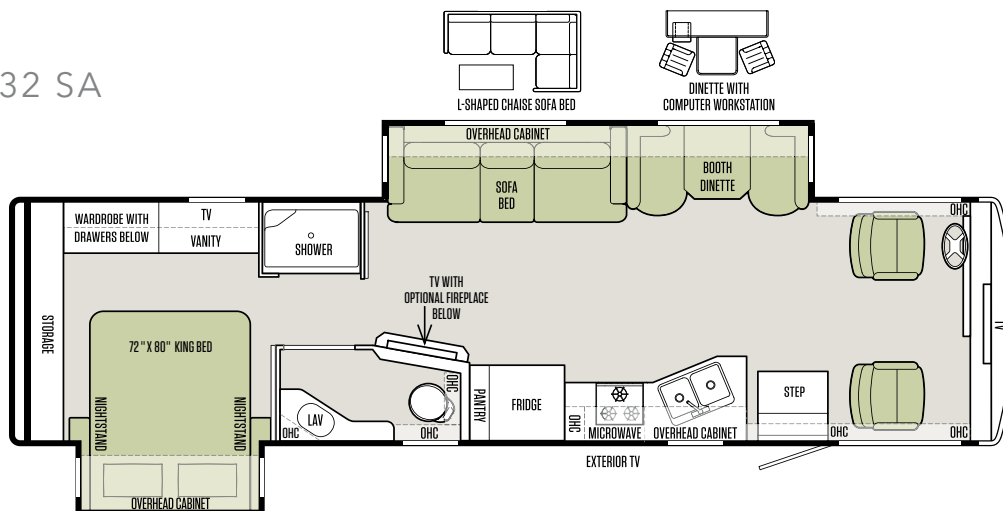

SHOWN 36 UA FLOOR PLAN WITH ENGLISH CHESTNUT CABINETS & RAW SILK INTERIOR

FLOOR PLANS

The design of every Tiffin floor plan must meet four essential criteria:
Maximum space. **Optimal organization.** **Relaxation plus.** **Elegant atmosphere.**
MORE plans offer your family the most comfortable layout for life on the road.

31 MA

31 SA

32 SA

Note: If optional furniture combinations are selected, window locations may vary from diagram shown.

34 PA

35 QBA

36 LA

36 UA