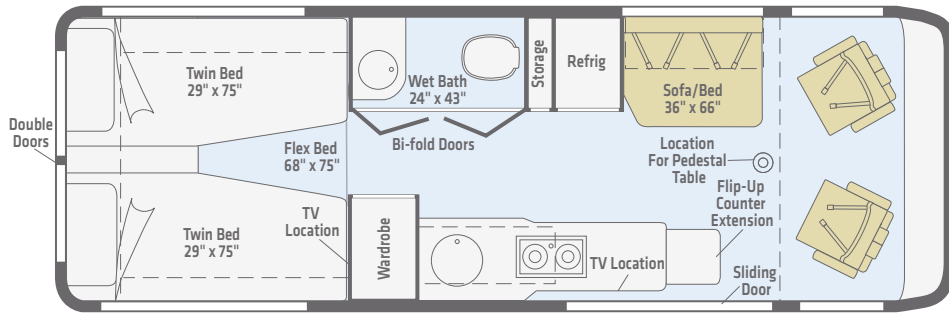

70B Sofa and Removable Pedestal Table

70B Sofa Bed

70B Galley

70B Awning

Weights | Measures

Exterior Height	9'8" ^A /9'10" ^B	GCWR (lbs.)	15,250
Exterior Width	6'4.25"	GVWR (lbs.)	11,030
Interior Height	6'3"	GAWR - Front (lbs.)	4,410
Interior Width	5'9.75"	GAWR - Rear (lbs.)	7,720

^A Standard Chassis ^B Optional 4WD Chassis

Dashed lines denote overhead storage areas. Floorplans and specifications are also available online at WinnebagoInd.com.

WinnebagoInd.com
Has All The Answers

Visit us online for all the latest product information.