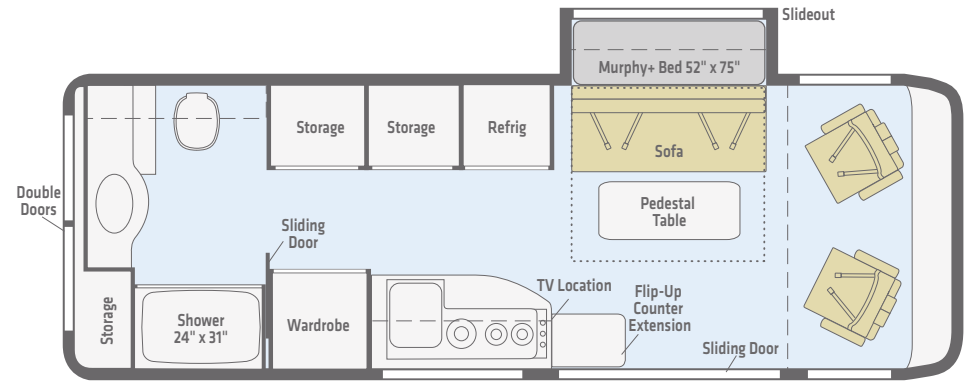

70B Sofa and Removable Pedestal Table

70B Sofa Bed

70B Galley

70B Awning

Weights | Measures

Exterior Height	9'8" ^A /9'10" ^B	GCWR (lbs.)	15,250
Exterior Width	6'4.25"	GVWR (lbs.)	11,030
Interior Height	6'3"	GAWR - Front (lbs.)	4,410
Interior Width	5'9.75"	GAWR - Rear (lbs.)	7,720

^A Standard Chassis ^B Optional 4WD Chassis

Dashed lines denote overhead storage areas. Floorplans and specifications are also available online at WinnebagoInd.com.

WinnebagoInd.com
Has All The Answers

Visit us online for all the latest product information.