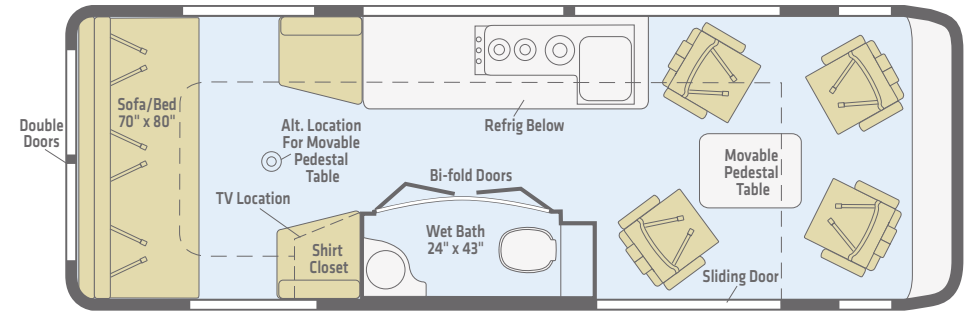

70B Sofa and Removable Pedestal Table

70B Sofa Bed

70B Galley

70B Awning

Weights | Measures

Exterior Height	9'8" ^A /9'10" ^B	GCWR (lbs.)	15,250
Exterior Width	6'4.25"	GVWR (lbs.)	11,030
Interior Height	6'3"	GAWR - Front (lbs.)	4,410
Interior Width	5'9.75"	GAWR - Rear (lbs.)	7,720

^A Standard Chassis ^B Optional 4WD Chassis

Dashed lines denote overhead storage areas. Floorplans and specifications are also available online at WinnebagoInd.com.

WinnebagoInd.com
Has All The Answers

Visit us online for all the latest product information.