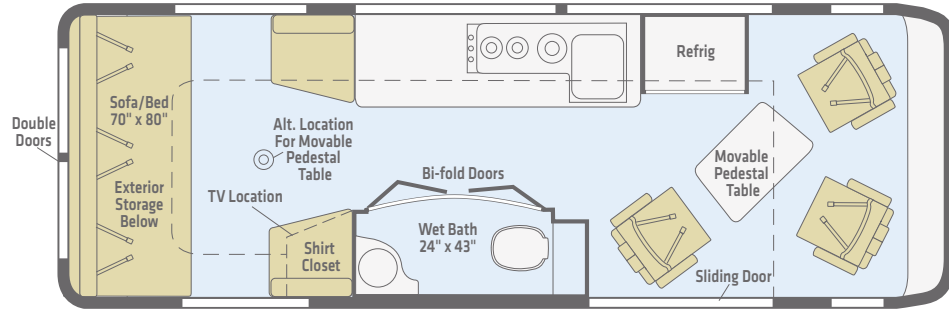

70B Sofa and Removable Pedestal Table

70B Sofa Bed

70B Galley

70B Awning

Weights | Measures

Exterior Height	9'8" ^A /9'10" ^B	GCWR (lbs.)	15,250
Exterior Width	6'4.25"	GVWR (lbs.)	11,030
Interior Height	6'3"	GAWR - Front (lbs.)	4,410
Interior Width	5'9.75"	GAWR - Rear (lbs.)	7,720

^A Standard Chassis ^B Optional 4WD Chassis

Dashed lines denote overhead storage areas. Floorplans and specifications are also available online at WinnebagoInd.com.

WinnebagoInd.com
Has All The Answers

Visit us online for all the latest product information.