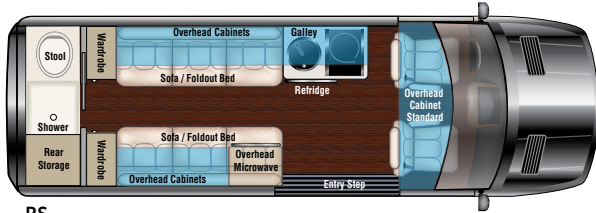

24" HD TV with custom cabinet for Blue Ray DVD player

FSL floor plan driver front bath/shower with power fold out rear lounge

Large shower with sink and porcelain toilet dual entrance door.

3.5 cubic foot 12v/110v refrigerator with freezer.

Legend Floor Plans, Standard and Optional Features

FSD

RS

FSL

RS3

Interior Standard Features

- Suburban Hot Water Heater
- 13,500 BTU Roof Top AC (Shore-Line / Gen)
- Espar Coach Furnace
- 2.5 LPG Generator
- 2000 Watt Inverter / Charger / Transfer Switch
- ECO Charging System
- Satellite TV Prep
- Wi-Fi Prep
- HDMI Inputs
- 110 Volt Outlets
- 12 Volt USB Chargers
- In-Dash NAV / Satellite Radio
- Samsung HD LED Smart TV
- Rear AM / FM Radio
- Blue Ray DVD/CD Player
- Rear Speaker Upgrades
- Deluxe Lighting Controls (Multi-Plex)
- Overhead and Floor Courtesy Lighting
- Smoke, LPG, CO Detectors
- Fire Extinguisher
- FanTastic Coach Fan with Remote
- Solid Surface Counter top
- Sink
- Induction Cook Top
- Refrigerator
- 110 Volt Convection Microwave
- Removable Table / Dinette
- Overhead Cabinet Package with Hidden Hinges
- Wardrobe
- Soft Touch Automotive Color Keyed Walls