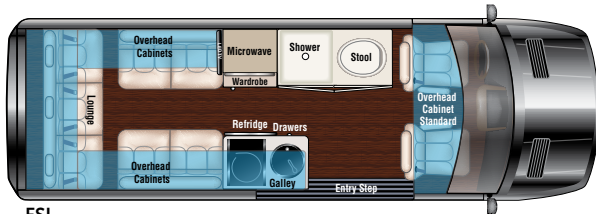

24" HD TV with custom cabinet for Blue Ray DVD player

FSL floor plan driver front bath/shower with power fold out rear lounge

Large shower with sink and porcelain toilet dual entrance door.

3.5 cubic foot 12v/110v refrigerator with freezer.

Legend Floor Plans, Standard and Optional Features

FSD

RS

FSL

RS3

Interior Standard Features

- Suburban Hot Water Heater
- 13,500 BTU Roof Top AC (Shore-Line / Gen)
- Espar Coach Furnace
- 2.5 LPG Generator
- 2000 Watt Inverter / Charger / Transfer Switch
- ECO Charging System
- Satellite TV Prep
- Wi-Fi Prep
- HDMI Inputs
- 110 Volt Outlets
- 12 Volt USB Chargers
- In-Dash NAV / Satellite Radio
- Samsung HD LED Smart TV
- Rear AM / FM Radio
- Blue Ray DVD/CD Player
- Rear Speaker Upgrades
- Deluxe Lighting Controls (Multi-Plex)
- Overhead and Floor Courtesy Lighting
- Smoke, LPG, CO Detectors
- Fire Extinguisher
- FanTastic Coach Fan with Remote
- Solid Surface Counter top
- Sink
- Induction Cook Top
- Refrigerator
- 110 Volt Convection Microwave
- Removable Table / Dinette
- Overhead Cabinet Package with Hidden Hinges
- Wardrobe
- Soft Touch Automotive Color Keyed Walls