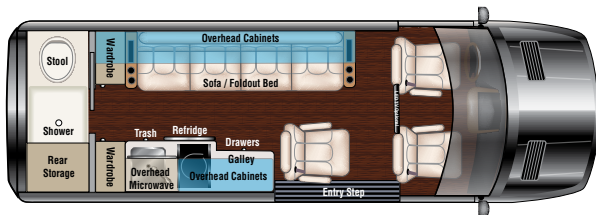

24" HD TV with custom cabinet for Blue Ray DVD player

FSL floor plan driver front bath/shower with power fold out rear lounge

Large shower with sink and porcelain toilet dual entrance door.

3.5 cubic foot 12v/110v refrigerator with freezer.

Legend Floor Plans, Standard and Optional Features

FSD

RS

FSL

RS3

Interior Standard Features

- Suburban Hot Water Heater
- 13,500 BTU Roof Top AC (Shore-Line / Gen)
- Espar Coach Furnace
- 2.5 LPG Generator
- 2000 Watt Inverter / Charger / Transfer Switch
- ECO Charging System
- Satellite TV Prep
- Wi-Fi Prep
- HDMI Inputs
- 110 Volt Outlets
- 12 Volt USB Chargers
- In-Dash NAV / Satellite Radio
- Samsung HD LED Smart TV
- Rear AM / FM Radio
- Blue Ray DVD/CD Player
- Rear Speaker Upgrades
- Deluxe Lighting Controls (Multi-Plex)
- Overhead and Floor Courtesy Lighting
- Smoke, LPG, CO Detectors
- Fire Extinguisher
- FanTastic Coach Fan with Remote
- Solid Surface Counter top
- Sink
- Induction Cook Top
- Refrigerator
- 110 Volt Convection Microwave
- Removable Table / Dinette
- Overhead Cabinet Package with Hidden Hinges
- Wardrobe
- Soft Touch Automotive Color Keyed Walls