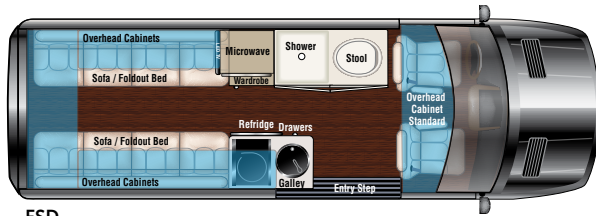

24" HD TV with custom cabinet for Blue Ray DVD player

FSL floor plan driver front bath/shower with power fold out rear lounge

Large shower with sink and porcelain toilet dual entrance door.

3.5 cubic foot 12v/110v refrigerator with freezer.

Legend Floor Plans, Standard and Optional Features

FSD

RS

FSL

RS3

Interior Standard Features

- Suburban Hot Water Heater
- 13,500 BTU Roof Top AC (Shore-Line / Gen)
- Espar Coach Furnace
- 2.5 LPG Generator
- 2000 Watt Inverter / Charger / Transfer Switch
- ECO Charging System
- Satellite TV Prep
- Wi-Fi Prep
- HDMI Inputs
- 110 Volt Outlets
- 12 Volt USB Chargers
- In-Dash NAV / Satellite Radio
- Samsung HD LED Smart TV
- Rear AM / FM Radio
- Blue Ray DVD/CD Player
- Rear Speaker Upgrades
- Deluxe Lighting Controls (Multi-Plex)
- Overhead and Floor Courtesy Lighting
- Smoke, LPG, CO Detectors
- Fire Extinguisher
- FanTastic Coach Fan with Remote
- Solid Surface Counter top
- Sink
- Induction Cook Top
- Refrigerator
- 110 Volt Convection Microwave
- Removable Table / Dinette
- Overhead Cabinet Package with Hidden Hinges
- Wardrobe
- Soft Touch Automotive Color Keyed Walls