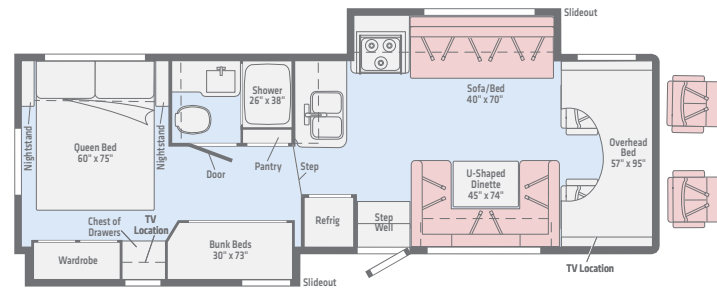

31K Bed

31K Dinette

31K Galley

31K Sofa as Bed

22M Length 24'2"
Ext. Storage (cu. ft.) 44.5
Seating 5

31H Length 32'9"
Ext. Storage (cu. ft.) 85
Seating 8

22R Length 23'10"
Ext. Storage (cu. ft.) 60.4
Seating 5

31K Length 32'9"
Ext. Storage (cu. ft.) 108.3
Seating 7

25B Length 26'2"
Ext. Storage (cu. ft.) 73.1
Seating 6

Weights | Measures

| | | | |
|-----------------|---------------|---------------------|--|
| Exterior Height | 11'/11"¹ | GCWR (lbs.) | 18,500 ^A /22,000 ^B |
| Exterior Width | 8'5.5" | GVWR (lbs.) | 11,500 ^A /14,500 ^B |
| Interior Height | 6'10"/6'5.5"* | GAWR - Front (lbs.) | 4,600 ^A /5,000 ^B |
| Interior Width | 8' | GAWR - Rear (lbs.) | 7,800 ^A /9,600 ^B |

* Rear of Coach ^A Ford E350 Chassis (22M, 22R)

^B Ford E450 Chassis (25B, 31H, 31K, available 22M, 22R)

Dashed lines denote overhead storage areas. Floorplans and specifications are also available online at WinnebagoInd.com.