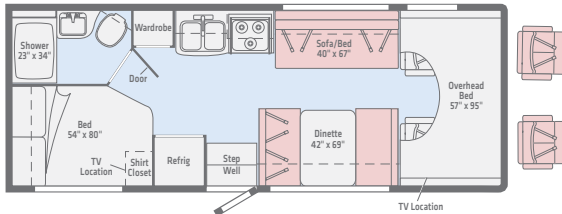

31K Bed

31K Dinette

31K Galley

31K Sofa as Bed

22M Length 24'2"
Ext. Storage (cu. ft.) 44.5
Seating 5

31H Length 32'9"
Ext. Storage (cu. ft.) 85
Seating 8

22R Length 23'10"
Ext. Storage (cu. ft.) 60.4
Seating 5

31K Length 32'9"
Ext. Storage (cu. ft.) 108.3
Seating 7

25B Length 26'2"
Ext. Storage (cu. ft.) 73.1
Seating 6

Weights | Measures

| | | | |
|-----------------|---------------|---------------------|--|
| Exterior Height | 11'/11"¹ | GCWR (lbs.) | 18,500 ^A /22,000 ^B |
| Exterior Width | 8'5.5" | GVWR (lbs.) | 11,500 ^A /14,500 ^B |
| Interior Height | 6'10"/6'5.5"* | GAWR - Front (lbs.) | 4,600 ^A /5,000 ^B |
| Interior Width | 8' | GAWR - Rear (lbs.) | 7,800 ^A /9,600 ^B |