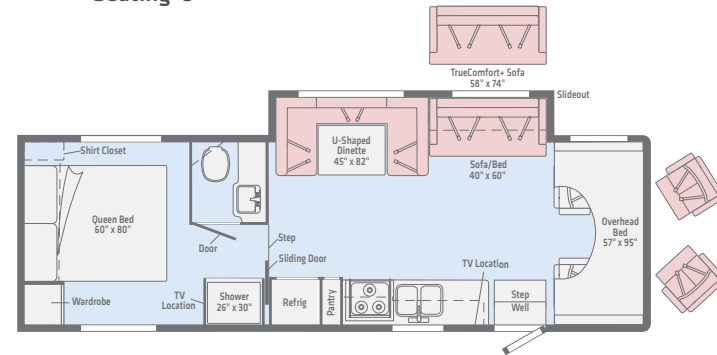

31K Bed

31K Dinette

31K Galley

31K Sofa as Bed

22M Length 24'2"
Ext. Storage (cu. ft.) 44.5
Seating 5

31H Length 32'9"
Ext. Storage (cu. ft.) 85
Seating 8

22R Length 23'10"
Ext. Storage (cu. ft.) 60.4
Seating 5

31K Length 32'9"
Ext. Storage (cu. ft.) 108.3
Seating 7

25B Length 26'2"
Ext. Storage (cu. ft.) 73.1
Seating 6

Weights | Measures

| | | | |
|-----------------|---------------|---------------------|--|
| Exterior Height | 11'/11"¹ | GCWR (lbs.) | 18,500 ^A /22,000 ^B |
| Exterior Width | 8'5.5" | GVWR (lbs.) | 11,500 ^A /14,500 ^B |
| Interior Height | 6'10"/6'5.5"* | GAWR - Front (lbs.) | 4,600 ^A /5,000 ^B |
| Interior Width | 8' | GAWR - Rear (lbs.) | 7,800 ^A /9,600 ^B |

* Rear of Coach ^A Ford E350 Chassis (22M, 22R)

^B Ford E450 Chassis (25B, 31H, 31K, available 22M, 22R)

Dashed lines denote overhead storage areas. Floorplans and specifications are also available online at WinnebagoInd.com.