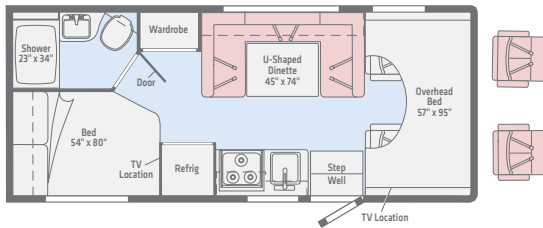

31K Bed

31K Dinette

31K Galley

31K Sofa as Bed

22M Length 24'2"
Ext. Storage (cu. ft.) 44.5
Seating 5

31H Length 32'9"
Ext. Storage (cu. ft.) 85
Seating 8

22R Length 23'10"
Ext. Storage (cu. ft.) 60.4
Seating 5

31K Length 32'9"
Ext. Storage (cu. ft.) 108.3
Seating 7

25B Length 26'2"
Ext. Storage (cu. ft.) 73.1
Seating 6

Weights | Measures

| | | | |
|-----------------|---------------|---------------------|--|
| Exterior Height | 11'/11"¹ | GCWR (lbs.) | 18,500 ^A /22,000 ^B |
| Exterior Width | 8'5.5" | GVWR (lbs.) | 11,500 ^A /14,500 ^B |
| Interior Height | 6'10"/6'5.5"* | GAWR - Front (lbs.) | 4,600 ^A /5,000 ^B |
| Interior Width | 8' | GAWR - Rear (lbs.) | 7,800 ^A /9,600 ^B |