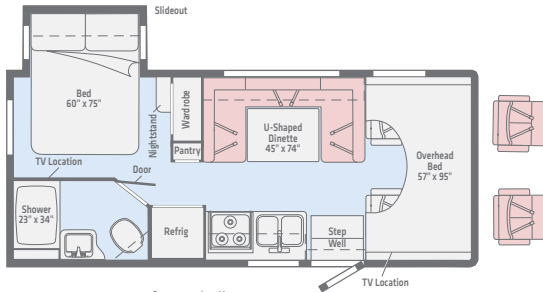

31K Bed

31K Dinette

31K Galley

31K Sofa as Bed

22M Length 24'2"
Ext. Storage (cu. ft.) 44.5
Seating 5

31H Length 32'9"
Ext. Storage (cu. ft.) 85
Seating 8

22R Length 23'10"
Ext. Storage (cu. ft.) 60.4
Seating 5

31K Length 32'9"
Ext. Storage (cu. ft.) 108.3
Seating 7

25B Length 26'2"
Ext. Storage (cu. ft.) 73.1
Seating 6

Weights | Measures

| | | | |
|-----------------|---------------|---------------------|--|
| Exterior Height | 11'/11"¹ | GCWR (lbs.) | 18,500 ^A /22,000 ^B |
| Exterior Width | 8'5.5" | GVWR (lbs.) | 11,500 ^A /14,500 ^B |
| Interior Height | 6'10"/6'5.5"* | GAWR - Front (lbs.) | 4,600 ^A /5,000 ^B |
| Interior Width | 8' | GAWR - Rear (lbs.) | 7,800 ^A /9,600 ^B |

* Rear of Coach ^A Ford E350 Chassis (22M, 22R)

^B Ford E450 Chassis (25B, 31H, 31K, available 22M, 22R)

Dashed lines denote overhead storage areas. Floorplans and specifications are also available online at WinnebagoInd.com.