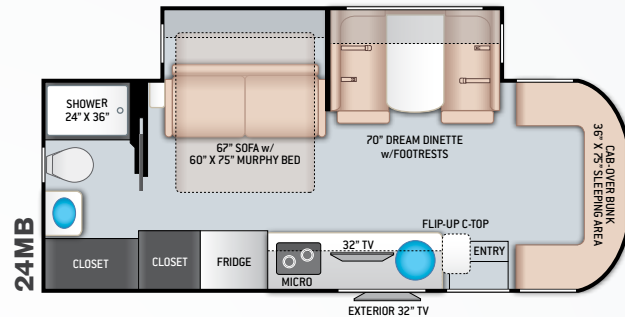

SYNERGY®

Thinking about buying a new coach? Have a question about one of our motorhomes? Trying to find a dealer near you?

Our Coach Link® support team is here to help you in your purchase of a new motorhome! This dynamic team focuses directly on helping you find the answers you need to get you behind the wheel of one of our great new motorhomes. Call 800.860.5658 or visit us online at thormotorcoach.com.