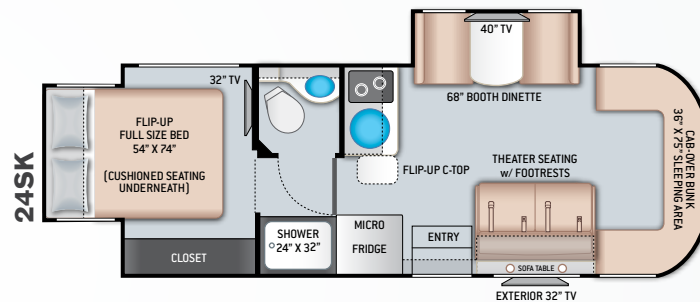

SYNERGY®

Thinking about buying a new coach? Have a question about one of our motorhomes? Trying to find a dealer near you?

Our Coach Link® support team is here to help you in your purchase of a new motorhome! This dynamic team focuses directly on helping you find the answers you need to get you behind the wheel of one of our great new motorhomes. Call 800.860.5658 or visit us online at thormotorcoach.com.