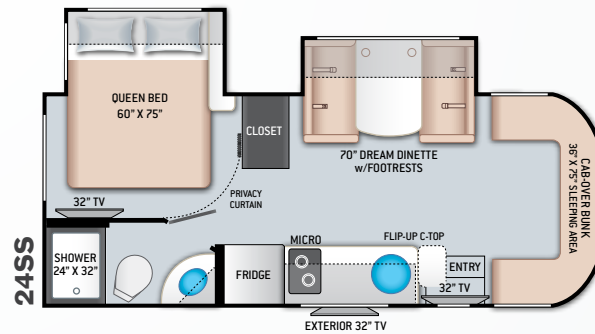

SYNERGY®

Thinking about buying a new coach? Have a question about one of our motorhomes? Trying to find a dealer near you?

Our Coach Link® support team is here to help you in your purchase of a new motorhome! This dynamic team focuses directly on helping you find the answers you need to get you behind the wheel of one of our great new motorhomes. Call 800.860.5658 or visit us online at thormotorcoach.com.