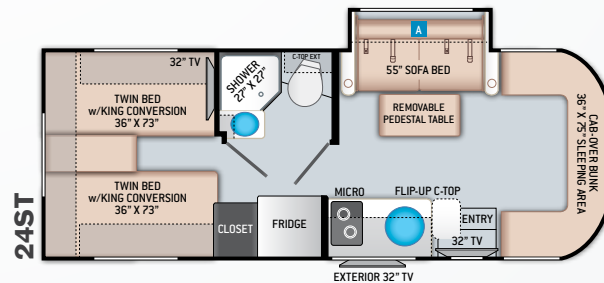

SYNERGY®

Thinking about buying a new coach? Have a question about one of our motorhomes? Trying to find a dealer near you?

Our Coach Link® support team is here to help you in your purchase of a new motorhome! This dynamic team focuses directly on helping you find the answers you need to get you behind the wheel of one of our great new motorhomes. Call 800.860.5658 or visit us online at thormotorcoach.com.