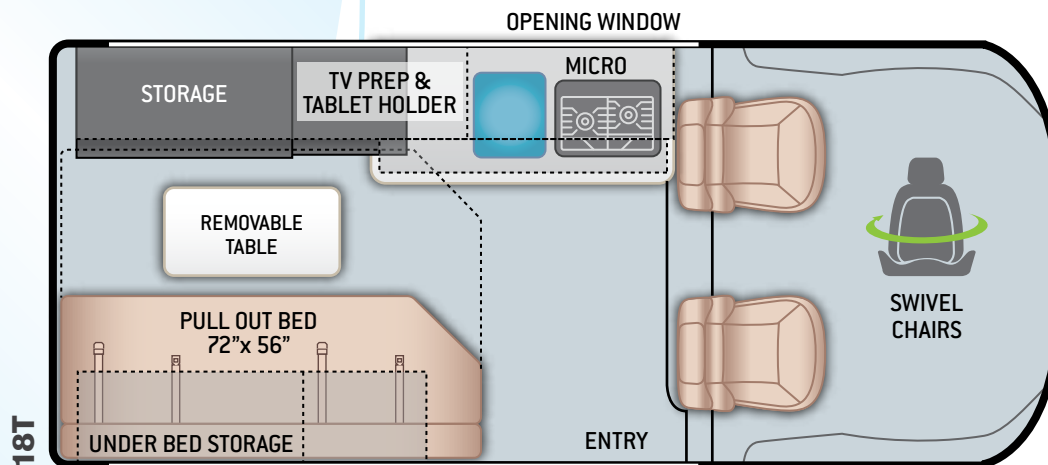

RIZE®

LIMITED **WARRANTY**