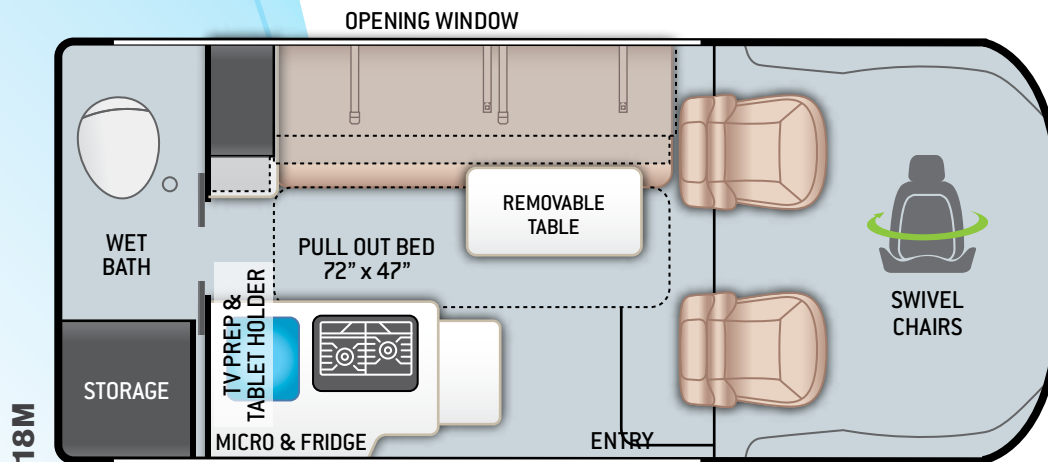

RIZE®

LIMITED **WARRANTY**