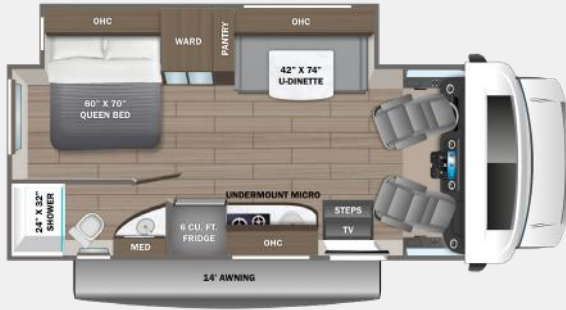

MELBOURNE PRESTIGE

24LP

OPTIONS: A, B

24NP

OPTIONS: B

OPTIONS

A

B

24RP

OPTIONS: A, B

24TP

OPTIONS: B