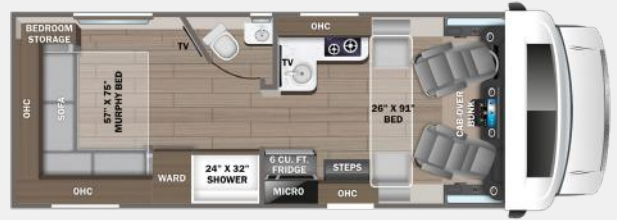

MELBOURNE PRESTIGE

24LP

OPTIONS: A, B

24NP

OPTIONS: B

OPTIONS

A

B

24RP

OPTIONS: A, B

24TP

OPTIONS: B