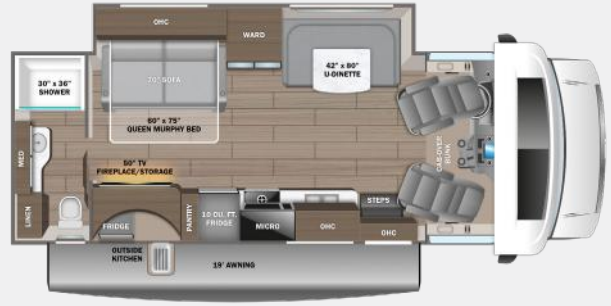

## MODERN FARMHOUSE

Wood

Floor

Countertop

Main Fabric

Furniture

24B OPTION: A

26M OPTION: A

26XD OPTION: A

29XK OPTION: A

31F OPTION: A

OPTIONS