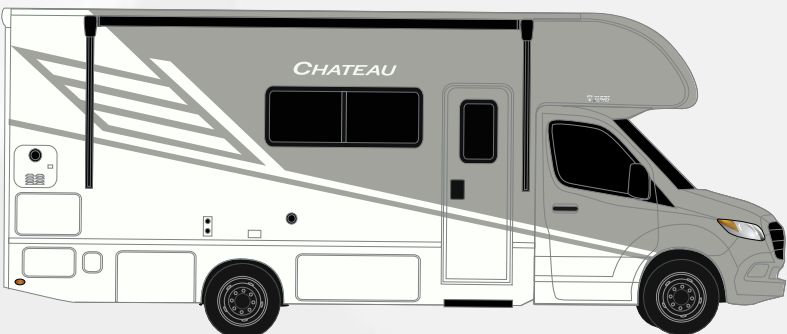

Exteriors and Floor Plans

STANDARD GRAPHICS

BLACKOUT EDITION PARTIAL PAINT

TWILIGHT EDITION PARTIAL PAINT

Floor Plans

Interiors

OPTIONAL MALIBU COLLECTION

Use your phone's camera to find out more information. Just scan the code!

- Windshield Privacy Curtain
- LED Taillights

INTERIOR

- 84" Interior Ceiling Height
- Hard Vinyl Ceiling
- Ceiling Ducted Air Conditioning System
- Rubber Tread Entry Steps with Step Well Light
- Residential Vinyl Flooring
- Cab-Over Sleeping Area with Cup Holders, and Telescoping Bunk Ladder
- Leatherette Dream Dinette® Booth (24LT)
- Single Child Safety Tether in Dinette (24LT)
- Leatherette Sofa with Queen Size Murphy Bed Conversion (24LT)
- Leatherette Theater Seating with Footrests (24LV)
- Removable Pedestal Table (24LV)
- Coastline Grey Cabinetry with Flat Panel Upper Cabinet Doors with Decorative Glass Inserts in Kitchen Overhead Cabinet Doors and Black Nickel Finish Hardware
- Pressed Laminate Countertops
- LED Lighting
- Premium Window Privacy Roller Shades
- Full Extension Soft Close Metal Ball-Bearing Drawer Guides
- Wireless Phone Charger with USB Plug on Dinette Table Top (24LT)
- Wall Cubby with Securing Net & USB Charging Port