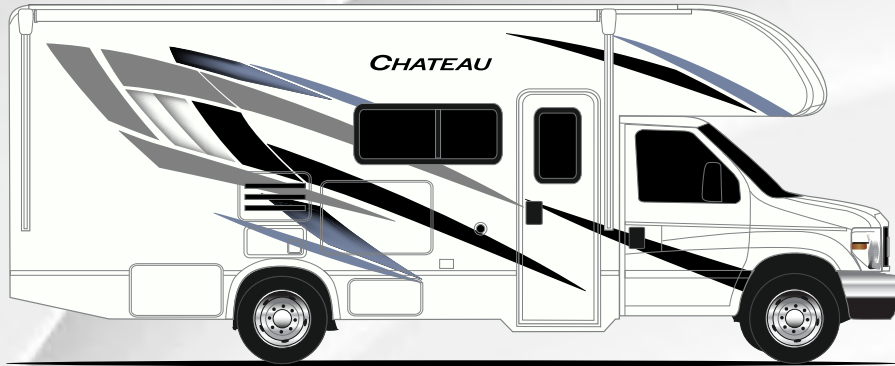

Exteriors

STANDARD GRAPHICS