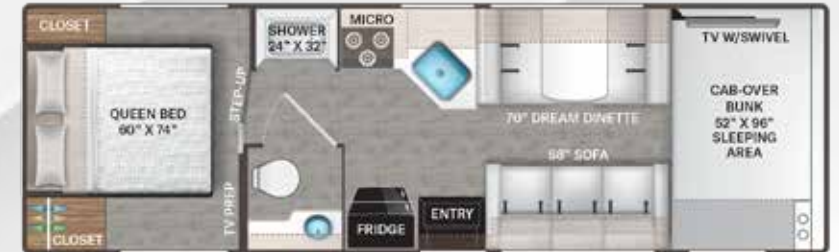

Exteriors

STANDARD GRAPHICS

Option Available on Select Floor Plans:

Use your phone's camera to find out more information. Just scan the code!

Floor Plans

28A

CHATEAU®