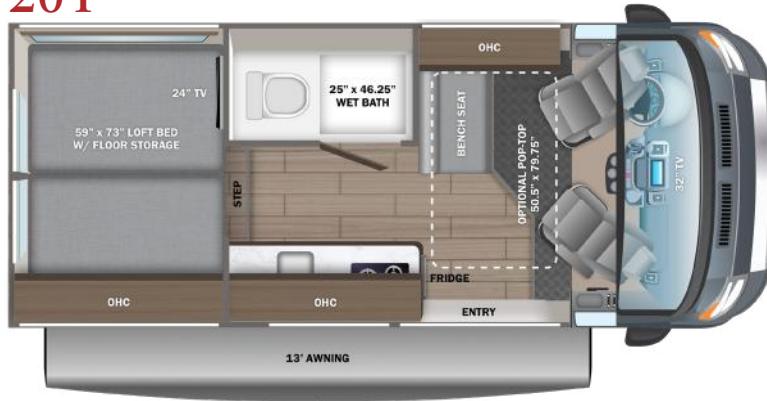

2025 ETHOS

Gas Class B Motorhome

20Y

EXTERIOR SELECTIONS