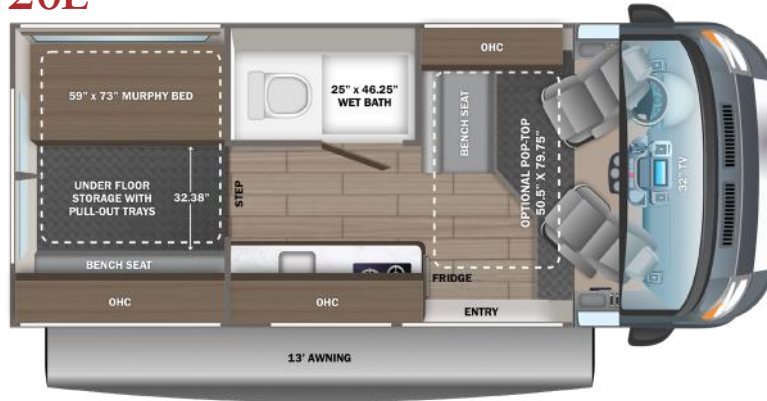

2025 ETHOS

Gas Class B Motorhome

20E

EXTERIOR SELECTIONS