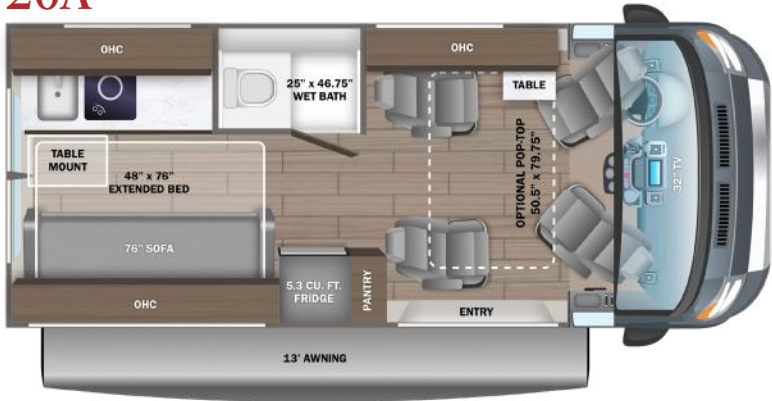

2025 ETHOS

Gas Class B Motorhome

20A