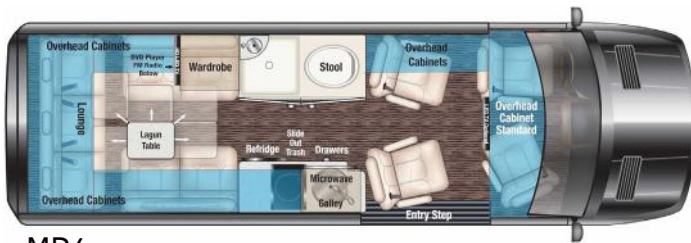

Convenient Roll-Up Screens: Magnetic screen doors on sliding and rear doors for easy, bug-free ventilation.

Standard Interior Features

- Complete kitchen and bath with tankless water heater, induction cooktop, and climate-controlled fan
- Quiet Tech generator, swivel seats, touchscreen controls, USB/120V outlets, and power-folding rear sofa
- Alpine sound system, HDTV, and a comprehensive privacy shade package

FD2

MD4

MD2

Bonus Standard Features

Included at no extra charge: soft-touch fabric, Lagan table, rooftop solar, luxury cabinetry, HD antenna, and full safety system with smoke, propane, and CO detectors

Specifications	FD2	MD2 (170 EXT)	MD4 (170 EXT)
Belted Capacity	5 passengers	5 passengers	7 passengers
Overall Length	19' 6"	24' 2"	24' 2"
Bed Size	68" x 74"	68" x 80"	68" x 80"
Fresh Water	19 gal	27 gal	27 gal
Grey Water	22 gal	24 gal	24 gal
Black Tank	14 gal	14 gal	14 gal