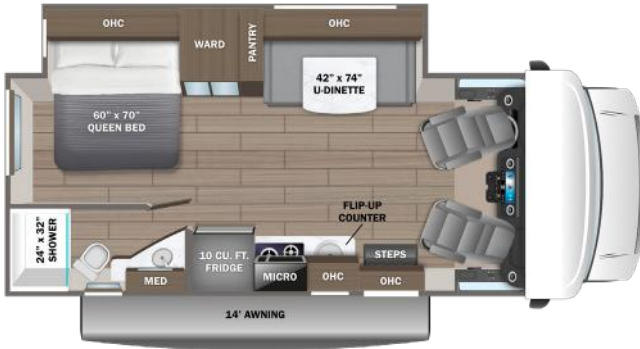

MELBOURNE

24L OPTIONS: A, B