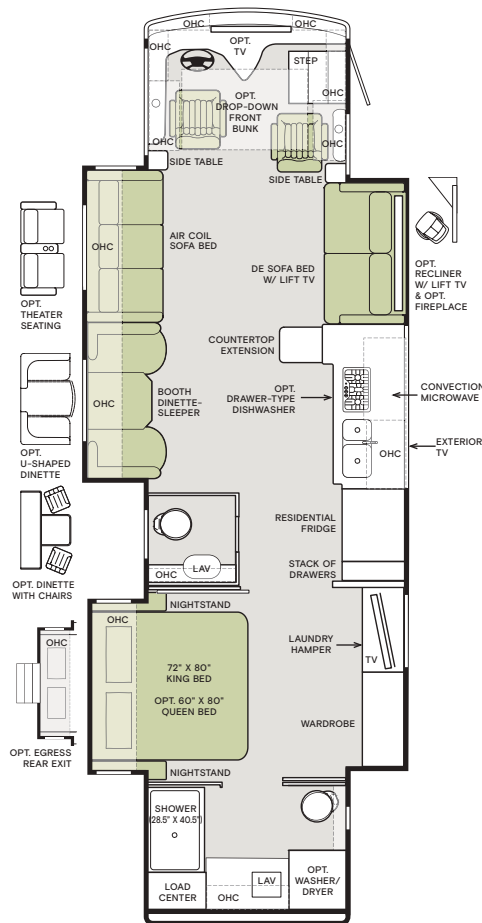

Floor Plans and Specifications

FLOOR PLAN	Overall Length (approx.)¹	Wheel Base²	Overall Width¹	Overall Height³	Minimum Garage Height	Interior Height	Interior Width	Square Footage (approx.)⁴	Basement Storage (cubic feet, approx.)⁵	GAWR-Front (pounds)	GAWR-Tag Axle (pounds)	GAWR-Rear (pounds)	GVWR (pounds)	Maximum Trailer Weight (pounds)⁵	Hitch Rating (pounds)	GCWR (pounds)
35 CH	37' 9"	222"	101"	13' 3"	14'	83"	96"	375	131	15,660	-	24,000	39,660	10,000	10,000	49,660
37 BH	38' 2"	234"	101"	13' 3"	14'	83"	96"	375	162	15,660	-	24,000	39,660	10,000	10,000	49,660
40 IH	41' 4"	266"	101"	13' 3"	14'	83"	96"	405	232	15,660	-	24,000	39,660	10,000	10,000	49,660
44 OH	45'	310"	101"	13' 3"	14'	83"	96"	440	232	15,660	10,000	20,000	45,660	10,000	10,000	55,660

¹ The approximated coach width and length does not include side-view mirrors and rear ladders.

² On tag axle coaches, measurement is taken from the center of the steer axle to the centerline between the drive and tag axle.

³ 37 BH's overall height increased from 12' 7" to 13' 3" due to new XSH Chassis.

⁴ Square footage was calculated with the slide-outs fully extended.

⁵ Maximum trailer weight is dependent on the loading and towing variables which include the GVWR, GAWR, and GCWR, as well as adequate trailer brakes.

37 BH

If optional furniture combinations are selected, window locations may vary from diagram shown. All options may not be available in every model. Because of progressive improvements and specifications, standard and optional equipment are subject to change without notice or obligation. For a complete and up-to-date list of available options and specifications, visit tiffinmotorhomes.com.