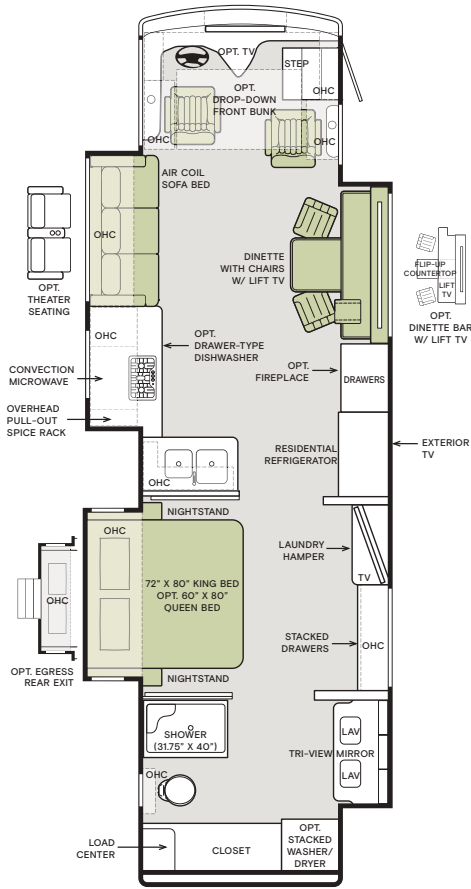

Floor Plans and Specifications

FLOOR PLAN	Overall Length (approx.)¹	Wheel Base²	Overall Width¹	Overall Height³	Minimum Garage Height	Interior Height	Interior Width	Square Footage (approx.)⁴	Basement Storage (cubic feet, approx.)⁵	GAWR-Front (pounds)	GAWR-Tag Axle (pounds)	GAWR-Rear (pounds)	GVWR (pounds)	Maximum Trailer Weight (pounds)⁵	Hitch Rating (pounds)	GCWR (pounds)
35 CH	37' 9"	222"	101"	13' 3"	14'	83"	96"	375	131	15,660	-	24,000	39,660	10,000	10,000	49,660
37 BH	38' 2"	234"	101"	13' 3"	14'	83"	96"	375	162	15,660	-	24,000	39,660	10,000	10,000	49,660
40 IH	41' 4"	266"	101"	13' 3"	14'	83"	96"	405	232	15,660	-	24,000	39,660	10,000	10,000	49,660
44 OH	45'	310"	101"	13' 3"	14'	83"	96"	440	232	15,660	10,000	20,000	45,660	10,000	10,000	55,660

¹ The approximated coach width and length does not include side-view mirrors and rear ladders.

² On tag axle coaches, measurement is taken from the center of the steer axle to the centerline between the drive and tag axle.

³ 37 BH's overall height increased from 12' 7" to 13' 3" due to new XSH Chassis.

⁴ Square footage was calculated with the slide-outs fully extended.

⁵ Maximum trailer weight is dependent on the loading and towing variables which include the GVWR, GAWR, and GCWR, as well as adequate trailer brakes.

35 CH