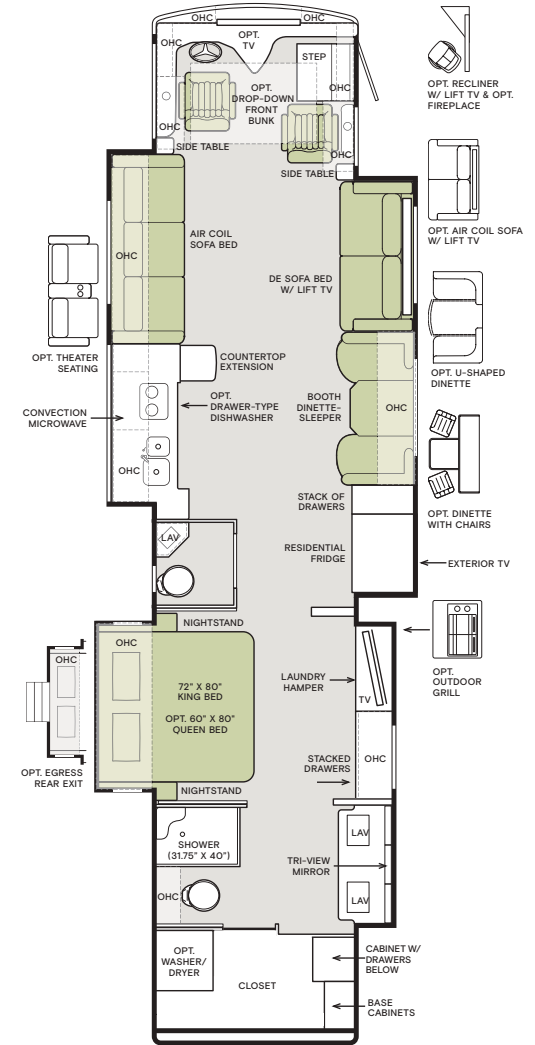

44 OH

If optional furniture combinations are selected, window locations may vary from diagram shown. All options may not be available in every model. Because of progressive improvements and specifications, standard and optional equipment are subject to change without notice or obligation. For a complete and up-to-date list of available options and specifications, visit tiffinmotorhomes.com.