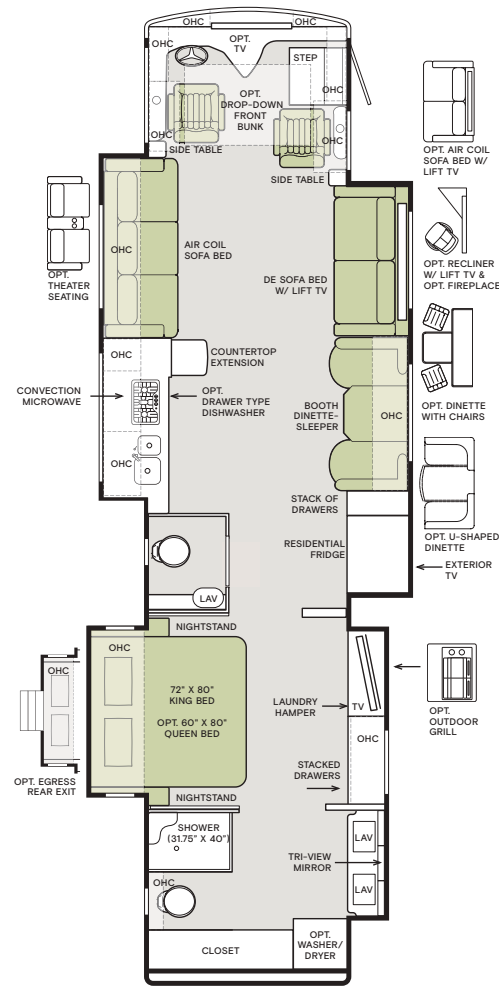

Floor Plans and Specifications

FLOOR PLAN	Overall Length (approx.)¹	Wheel Base²	Overall Width¹	Overall Height³	Minimum Garage Height	Interior Height	Interior Width	Square Footage (approx.)⁴	Basement Storage (cubic feet, approx.)⁵	GAWR-Front (pounds)	GAWR-Tag Axle (pounds)	GAWR-Rear (pounds)	GVWR (pounds)	Maximum Trailer Weight (pounds)⁵	Hitch Rating (pounds)	GCWR (pounds)
35 CH	37' 9"	222"	101"	13' 3"	14'	83"	96"	375	131	15,660	-	24,000	39,660	10,000	10,000	49,660
37 BH	38' 2"	234"	101"	13' 3"	14'	83"	96"	375	162	15,660	-	24,000	39,660	10,000	10,000	49,660
40 IH	41' 4"	266"	101"	13' 3"	14'	83"	96"	405	232	15,660	-	24,000	39,660	10,000	10,000	49,660
44 OH	45'	310"	101"	13' 3"	14'	83"	96"	440	232	15,660	10,000	20,000	45,660	10,000	10,000	55,660

¹ The approximated coach width and length does not include side-view mirrors and rear ladders.

² On tag axle coaches, measurement is taken from the center of the steer axle to the centerline between the drive and tag axle.

³ 37 BH's overall height increased from 12' 7" to 13' 3" due to new XSH Chassis.

⁴ Square footage was calculated with the slide-outs fully extended.

⁵ Maximum trailer weight is dependent on the loading and towing variables which include the GVWR, GAWR, and GCWR, as well as adequate trailer brakes.

40 IH

If optional furniture combinations are selected, window locations may vary from diagram shown. All options may not be available in every model. Because of progressive improvements and specifications, standard and optional equipment are subject to change without notice or obligation. For a complete and up-to-date list of available options and specifications, visit tiffinmotorhomes.com.