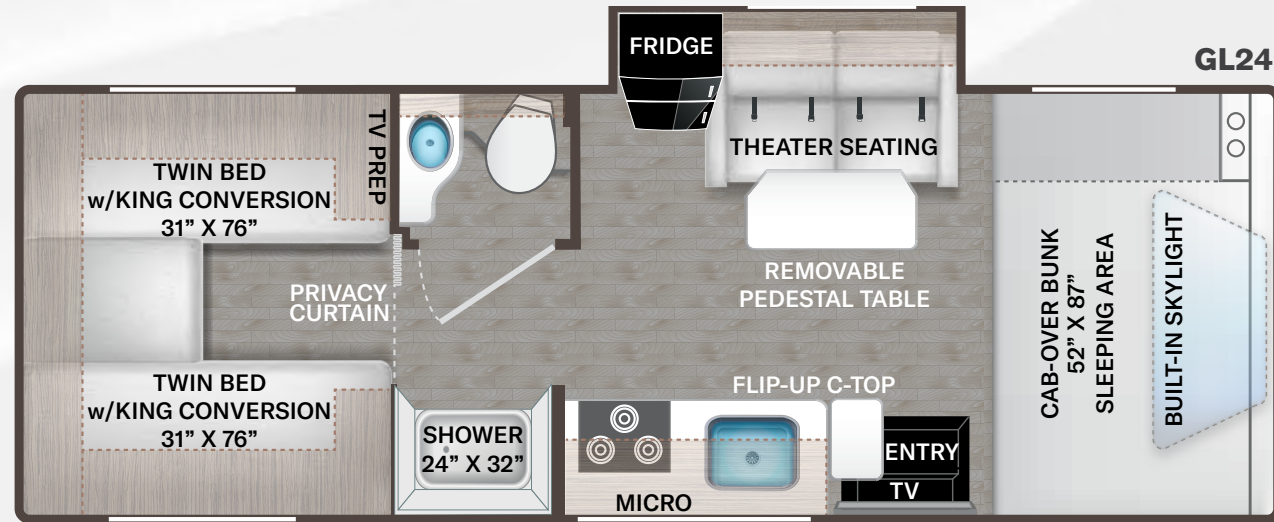

Floor Plans