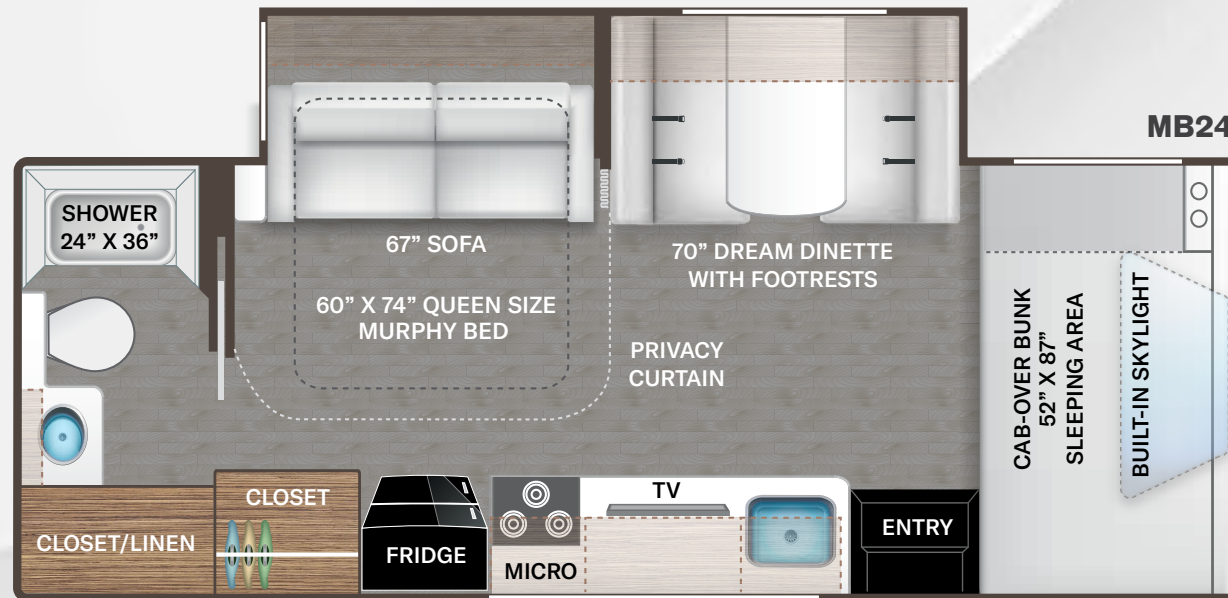

Floor Plans