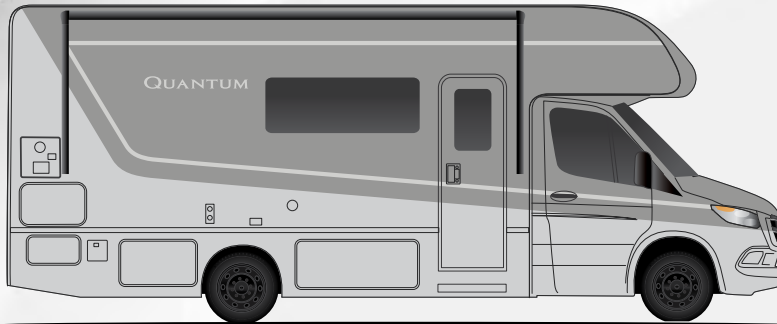

Exteriors

STANDARD GRAPHICS

DAYDREAMER EDITION II PARTIAL PAINT

MIDNIGHT EDITION II PARTIAL PAINT

Floor Plans

Interiors

Standard Cabinetry

Optional Cali Collection

Use your phone's camera to find out more information. Just scan the code!

QUANTUM[®]
SPRINTER

Sprinter Featured Highlights

CONSTRUCTION & EXTERIOR

- Mercedes-Benz® Sprinter Chassis
- Mercedes-Benz® Safety Package: Active Braking Assist, Attention Assist, Active Lane Keeping Assist, Wet Wiper System & Distance Regulator Distronic Plus
- Electric Stabilizing System
- Fiberglass Front Cap with Skylight & Power Shade
- One-Piece Upper Rear Cap
- Slick Fiberglass Exterior with Graphics Package
- Premium One-piece Crossflex™ Roof
- Welded Tubular Aluminum Roof & Sidewall Cage Construction
- Lighted Rotocast Storage Compartments
- Flush Mount Radius Compartment Doors
- Electric Entry Step with Accent Light Under Step on Separate Switch
- Entry Door with Deadbolt Lock
- Exterior Grab Handle
- Power Patio Awning with Integrated LED Lighting
- Slide out Room Topper Awning
- Black Framed Windows
- 5,000 Pound Trailer Hitch