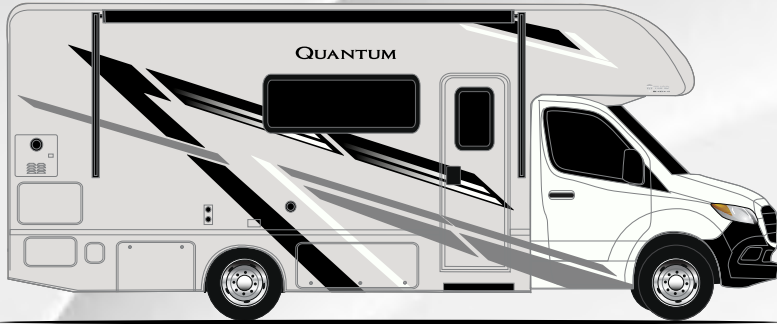

Exteriors

STANDARD GRAPHICS

DAYDREAMER EDITION II PARTIAL PAINT

MIDNIGHT EDITION II PARTIAL PAINT

Floor Plans

Interiors

Standard Cabinetry

Optional Cali Collection

Use your phone's camera to find out more information. Just scan the code!

QUANTUM[®]
SPRINTER

Sprinter Featured Highlights

CONSTRUCTION & EXTERIOR

- Mercedes-Benz® Sprinter Chassis
- Mercedes-Benz® Safety Package: Active Braking Assist, Attention Assist, Active Lane Keeping Assist, Wet Wiper System & Distance Regulator Distronic Plus
- Electric Stabilizing System
- Fiberglass Front Cap with Skylight & Power Shade
- One-Piece Upper Rear Cap
- Slick Fiberglass Exterior with Graphics Package
- Premium One-piece Crossflex™ Roof
- Welded Tubular Aluminum Roof & Sidewall Cage Construction
- Lighted Rotocast Storage Compartments
- Flush Mount Radius Compartment Doors
- Electric Entry Step with Accent Light Under Step on Separate Switch
- Entry Door with Deadbolt Lock
- Exterior Grab Handle
- Power Patio Awning with Integrated LED Lighting
- Slide out Room Topper Awning
- Black Framed Windows
- 5,000 Pound Trailer Hitch

CONSTRUCTION & EXTERIOR OPTION

- Partial Paint with Graphics Package & Black Wheels

AUTOMOTIVE & COCKPIT

- Mercedes-Benz® Multimedia Dash Radio with Bluetooth®, Navigation & SiriusXM®
- Rearview Mirror with Back-up System
- Deluxe Heated/Remote Exterior Mirror
- Power Window and Door Locks
- Cruise Control
- Map Light
- Power Adjustable/Heated Swivel Captain's Chairs with Skirts & Two (2) Filler Cushions
- Driver & Passenger Air Bags
- Keyless Entry System
- Stainless Steel Wheel Liners
- Valve Stem Extensions on All Wheels