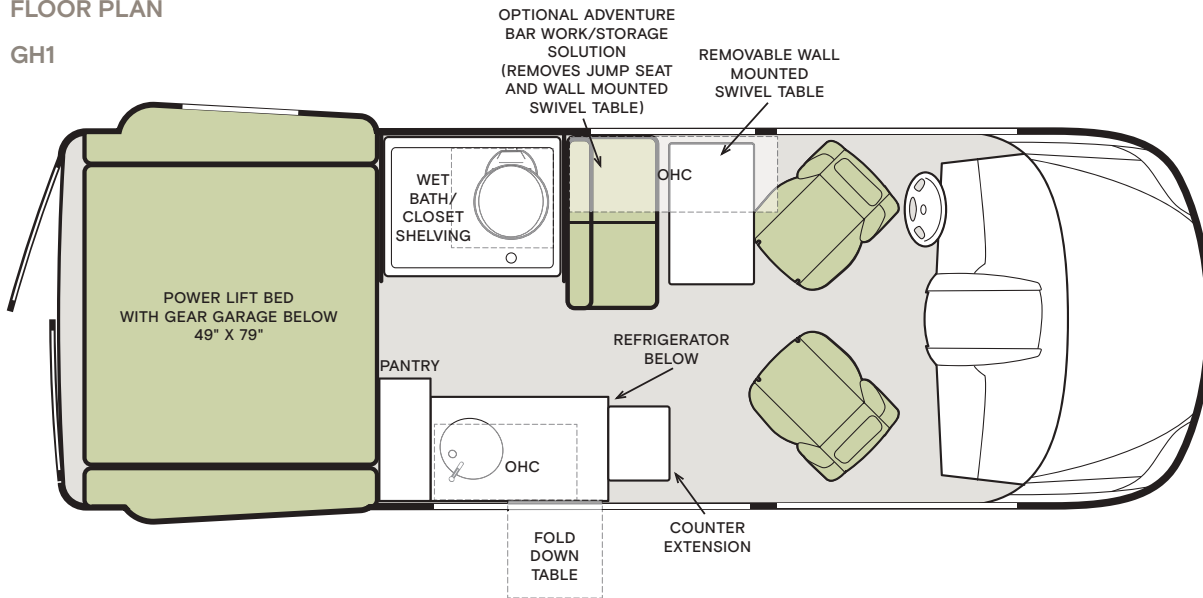

FLOOR PLAN

GH1

PREMIUM PAINT SYSTEM