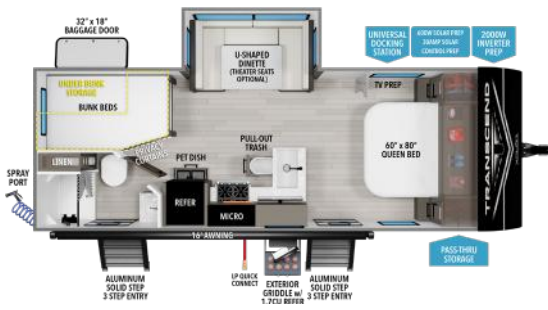

26BHX UVW'¹ HITCH'¹ LENGTH'² HEIGHT CAPACITY
6,505 **635** **30' 11"** **11'** **56 78 39**

23BHX UVW'¹ HITCH'¹ LENGTH'² HEIGHT CAPACITY
TBD **TBD** **26' 11"** **11'** **56 78 39**

26RBX UVW'¹ HITCH'¹ LENGTH'² HEIGHT CAPACITY
TBD **TBD** **31' 6"** **11'** **56 78 39**