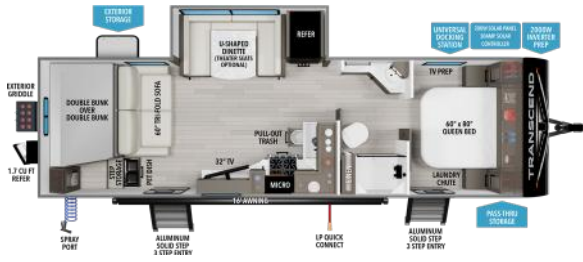

265BHT   UVW'¹ **6,327**   HITCH'² **658**   LENGTH'² **32' 9"**   HEIGHT **11'**   CAPACITY **56 78 39**

NEW