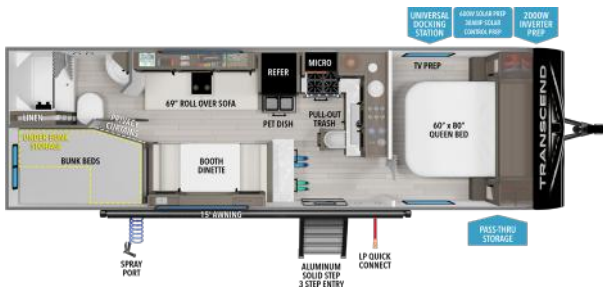

26BHX UVW'¹ HITCH'¹ LENGTH'² HEIGHT CAPACITY
6,505 **635** **30' 11"** **11'** **56 78 39**

23BHX UVW'¹ HITCH'¹ LENGTH'² HEIGHT CAPACITY
TBD **TBD** **26' 11"** **11'** **56 78 39**

26RBX UVW'¹ HITCH'¹ LENGTH'² HEIGHT CAPACITY
TBD **TBD** **31' 6"** **11'** **56 78 39**