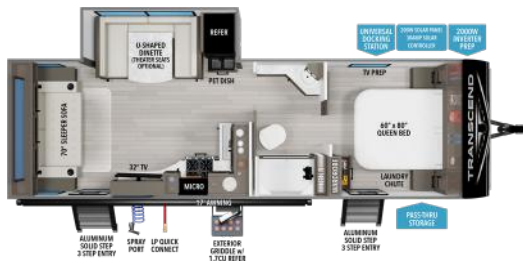

TRANSCEND™

NEW

245RLT   UVW'¹ **6,456**   HITCH'² **668**   LENGTH'² **30' 8"**   HEIGHT **11'**   CAPACITY **56 78 39**