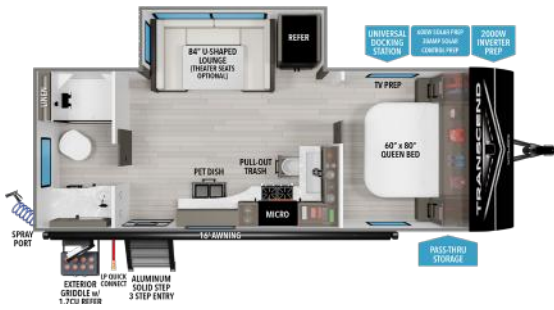

22RBX   UVW'¹   HITCH'¹   LENGTH'²   HEIGHT   CAPACITY
5,749   **573**   **26' 10"**   **11'**   **56 68 39**