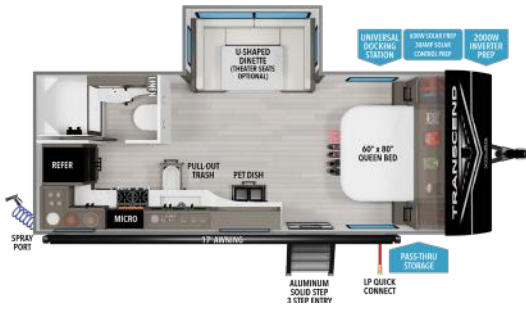

TRANSCEND™ XPLÖR

20MKX   UVW'¹   HITCH'¹   LENGTH'²   HEIGHT   CAPACITY
5,397   **517**   **24' 11"**   **11'**   **56 39 39**