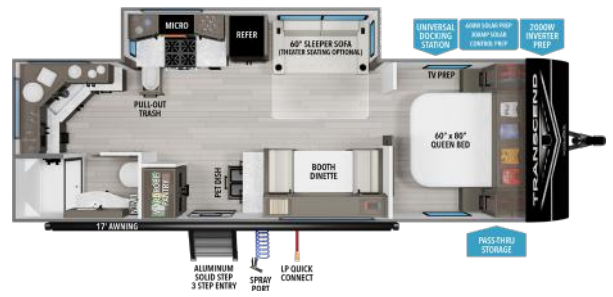

25MLX   UVW'¹   HITCH'¹   LENGTH'²   HEIGHT   CAPACITY
6,335   **630**   **29' 9"**   **11'**   **56 57 39**