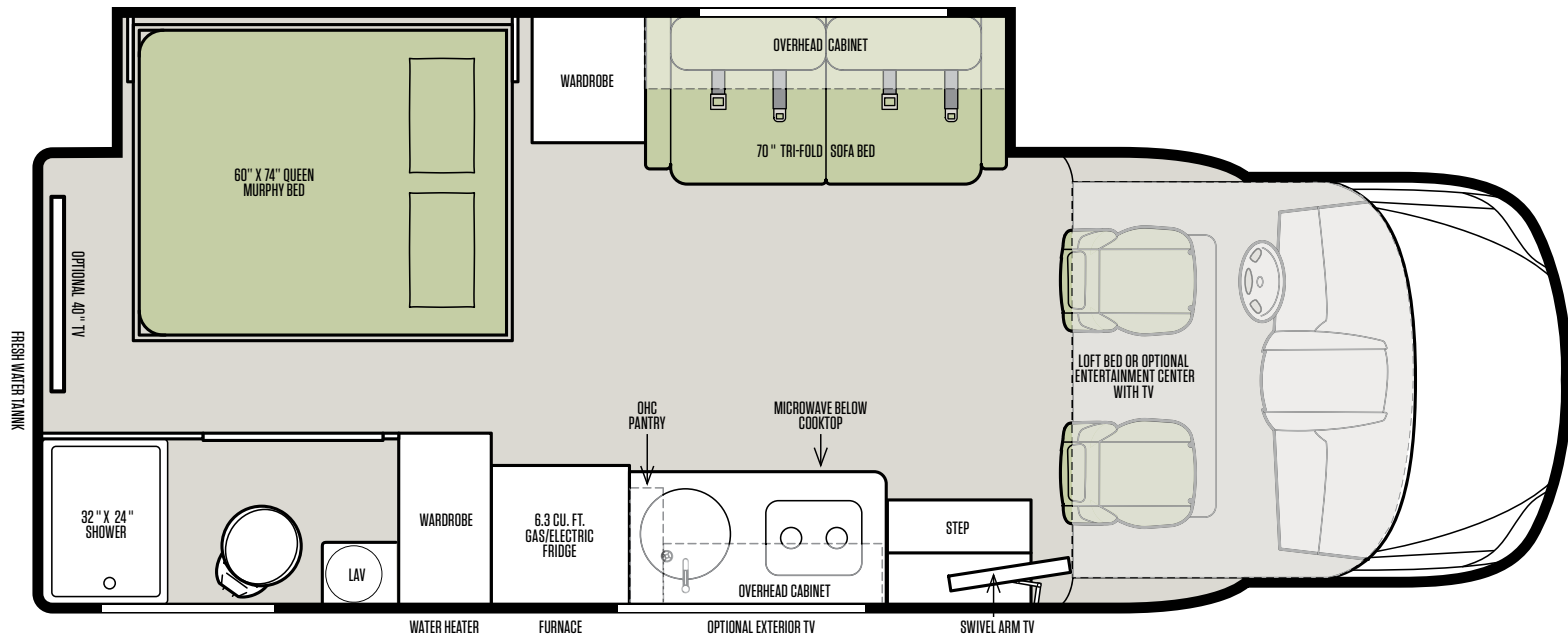

Wayfarer

TIFFIN
MOTORHOMES

The Wayfarer is the first luxury Class C coach designed and built by Tiffin Motorhomes, one of the nation's largest manufacturers of Class A models. Family-owned and operated for more than 40 years, Tiffin takes great pride in bringing its legacy of exceptional craftsmanship and luxury to Class C enthusiasts.

24 FW