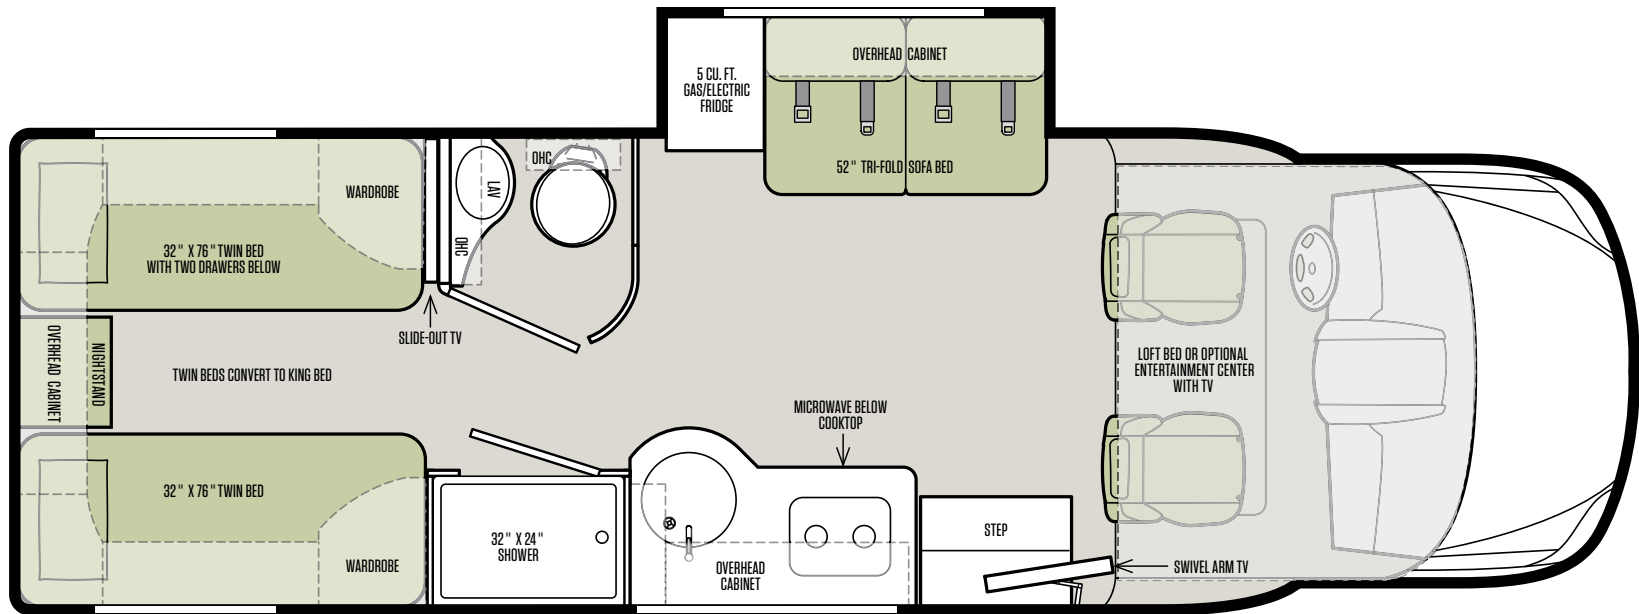

Wayfarer

TIFFIN
MOTORHOMES

The Wayfarer is the first luxury Class C coach designed and built by Tiffin Motorhomes, one of the nation's largest manufacturers of Class A models. Family-owned and operated for more than 40 years, Tiffin takes great pride in bringing its legacy of exceptional craftsmanship and luxury to Class C enthusiasts.

24 TW