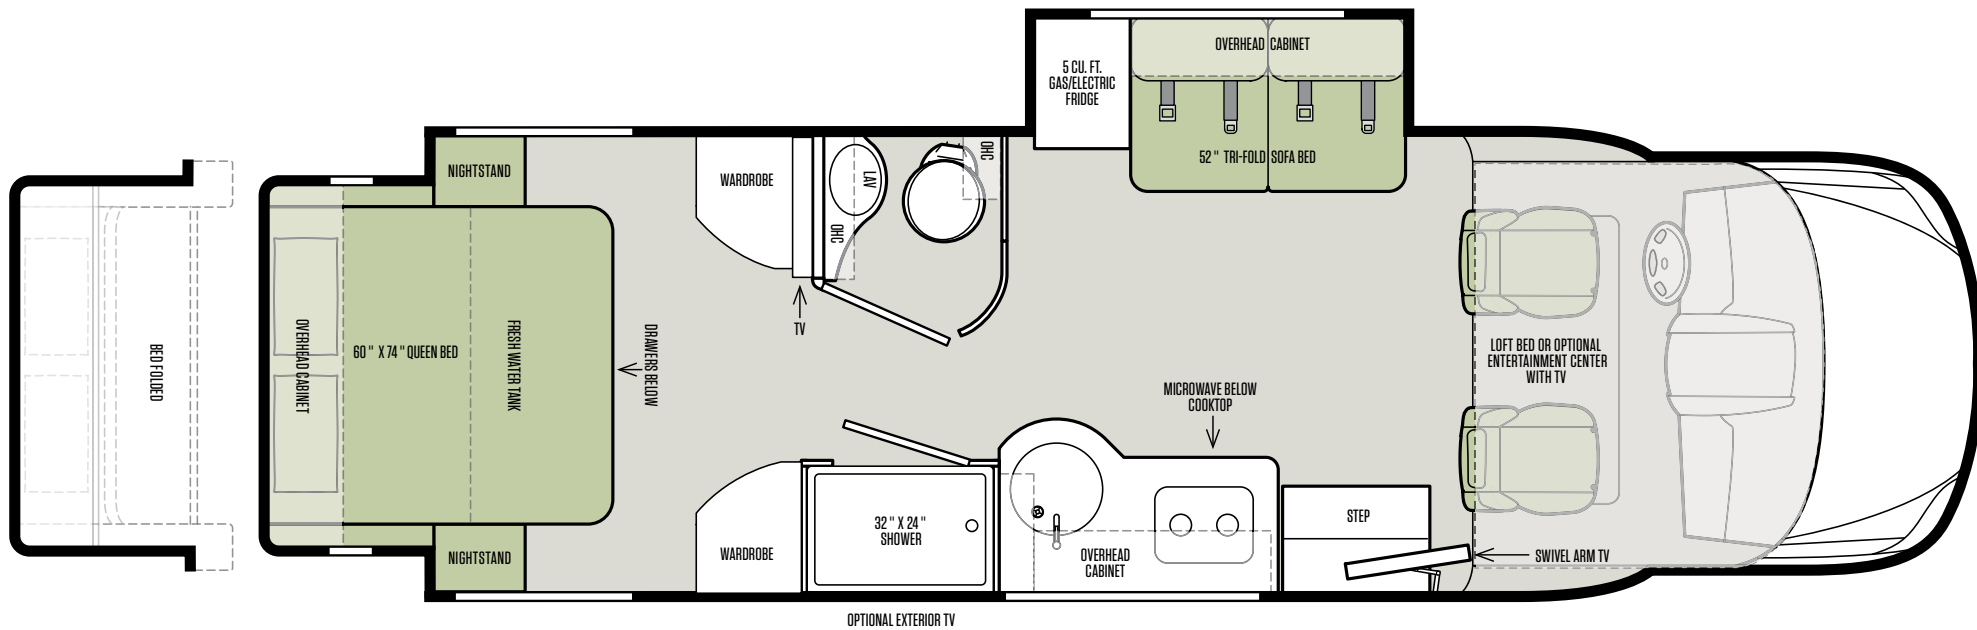

24 BW

THE ALL NEW WAYFARER BY TIFFIN MOTORHOMES

FEATURES FOR THE WAYFARER BY TIFFIN MOTORHOMES

MERCEDES-BENZ SPRINTER CHASSIS

- 3.0 6-Cylinder Turbo Diesel Engine with 5-speed Automatic Tip Shift Transmission 188 HP/325 lb Torque
- 11,030 lb GVWR
- 15,250 lb GCWR
- 4,410 lb Front GAWR
- 7,720 lb Rear GAWR
- Lighting Package with Bi-xenon Headlamps
- Headlamp Washing System
- Multi-function Steering with Trip Computer
- Light & Rain Sensor
- Matrix Display
- Heated/Electric Adjustable Mirrors
- Windshield with Filter Band
- Overhead Control Panel with Reading Lamps
- Lane Keeping Assist
- Collision Prevention Assist
- High Beam Assist
- Stainless Steel Wheel Liners
- 5,000 lb Rated Hitch with 500 lb Vertical Tongue Weight & 7 Pin Connector – Tow Ratings & Ability are Subject to Gross Combined Weight Ratings on the Tow Vehicle
- SumoSprings Ride Assist System
- 170" Wheel Base
- 26.4 Gallon Fuel Tank
- Electric Stabilizers – Optional