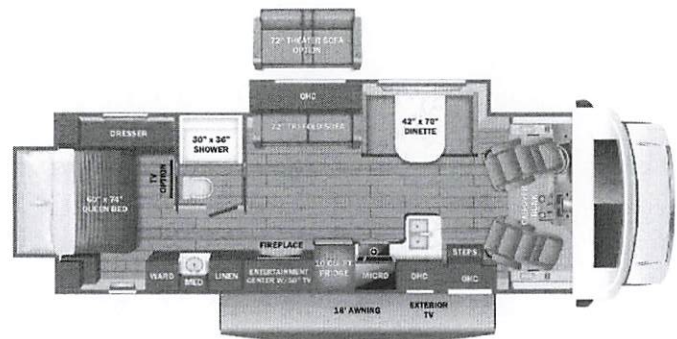

DIMENSIONS

Exterior height:.....140.00"
Exterior width:.....100.00"

CAPACITIES

Fresh water tank (gals.):...43.50
Gray water tank (gals.):...41.00
Black water/toilet tank (gals.):...31.00
Propane (lbs.):...41
Propane (gals.):...9
Water heater (gals.):...6.00

TIRES

Tire size (front):.....LT225/75R16E
Tire size (mid):.....
Tire size (rear):.....LT225/75R16E

Some dimensions may be rounded and may vary from the actual dimensions
Weights may be estimated calculations and may vary from the actual weight - refer to the vehicle weight labels for actual weights
Floorplans, features and specifications are subject to change without notice.