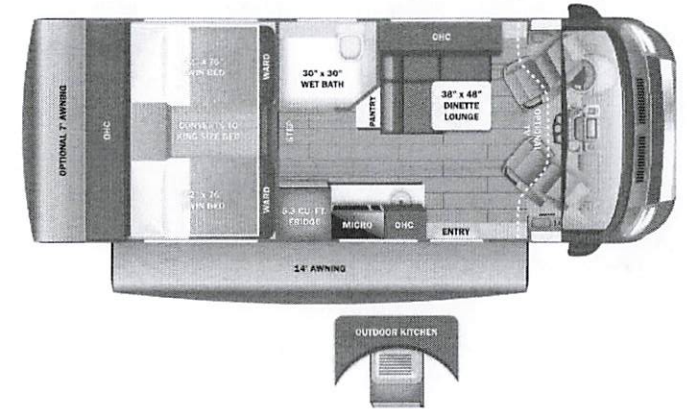

DIMENSIONS

Exterior height:.....133.00"
Exterior width:.....85.00"

CAPACITIES

Fresh water tank (gals.):...53.00
Gray water tank (gals.):...51.00
Black water/toilet tank (gals.):...4.75
Propane (lbs.):...20
Propane (gals.):...4
Water heater (gals.):...0.00

TIRES

Tire size (front):.....205/75R16C
Tire size (mid):.....
Tire size (rear):.....205/75R16C

Some dimensions may be rounded and may vary from the actual dimensions
Weights may be estimated calculations and may vary from the actual weight - refer to the vehicle weight labels for actual weights
Floorplans, features and specifications are subject to change without notice.