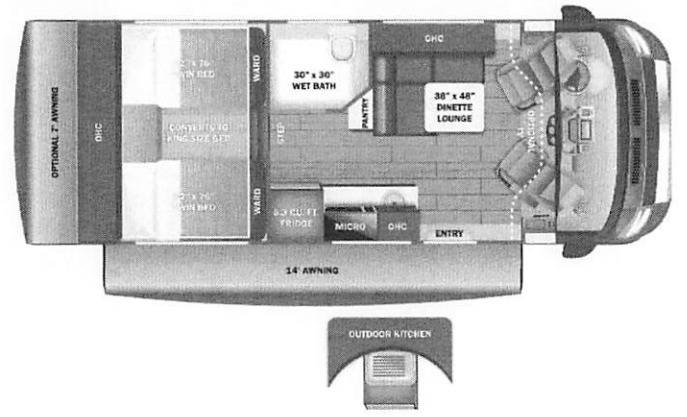

Standard Equipment

Optional Equipment

THE FOLLOWING ITEMS ARE STANDARD ON THIS MODEL AT NO EXTRA CHARGE

OPTIONAL EQUIPMENT INSTALLED ON THIS VEHICLE BY MANUFACTURER

1. **STANDARD EXTERIOR EQUIPMENT**
2. Ford® Transit 350HD AWD chassis
   - 156 in. wheelbase
   - GCWR - 11,000 lb.
   - GCWR - 15,000 lb.
   - 3.5L EcoBoost V6 310 HP engine with 400 ft.-lb. torque
   - 10-speed transmission
   - 3.73 limited slip axle
   - 250-amp alternator
   - Matte black aluminum wheels
   - Power anti-lock brakes with power steering
   - (2) 12V AGM chassis batteries (70 amp-hr)
   - 31 gal. fuel tank (gas)
   - TuffShell™ vacuum-bond laminated roof, floor and sidewalls
   - Bead-foam insulation (R-24 max roof, R-9 max floor, R-8 max walls)
   - One-piece, seamless, fiberglass roof
   - Fiberglass exterior walls with partial paint and vinyl graphics
   - Dual-pane acrylic windows
   - Heated garage with L-track and (2) 120V charging jacks
   - Electric patio awning with auto-retract and LED lights
   - Roof rack
   - Collapsible exterior ladder
   - Daytime running headlamps
   - Cable TV hookup with RG-6 coax
   - Starlink satellite internet system
   - Vinegard® Connect 2.0 4G/Wi-Fi/digital TV antenna
   - 2,800W gas generator with auto-gen start
   - Portable solar plug
   - 30-amp electrical service with detachable power cord
   - 120V exterior outlet
   - 6 gal. propane tank (20 lb.)
   - LP quick-connect hookup
   - LED-lit holding tank valves
   - Winterization drain system
   - 12V demand water pump
   - Water filtration system
   - Outside shower
3. **CUSTOMER VALUE PACKAGE**
4. E-Z Drive™ Computer-balanced driveshaft, heavy-duty rear stabilizer bar, standard front stabilizer bar, Hellwig® helper springs and rubber isolation body mounts
   - One-piece, seamless, fiberglass front cap
   - Van Compass™ front and rear lift kit
   - 3.9kWh 12V lithium battery
   - 2,000W inverter
   - 360W roof mounted solar panel with dual controller
   - Expandable side port with second dual bank controller for solar
   - All-terrain tires
   - Backup camera
   - Aqua View® SHOWERMISER™ water management system
   - Internal holding tanks