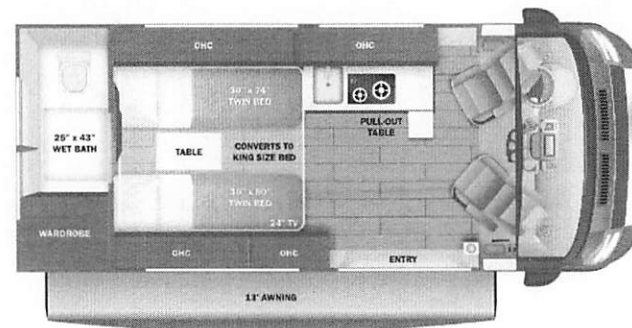

DIMENSIONS

Exterior height:.....111.00"
Exterior width:.....83.00"

CAPACITIES

Fresh water tank (gals.):...24.00
Gray water tank (gals.):...13.00
Black water/toilet tank (gals.):...12.00
Propane (lbs.):.....20
Propane (gals.):.....4
Water heater (gals.):.....0.00

TIRES

Tire size (front):.....LT225/75R16C
Tire size (mid):.....
Tire size (rear):.....LT225/75R16C

Some dimensions may be rounded and may vary from the actual dimensions

Weights may be estimated calculations and may vary from the actual weight - refer to the vehicle weight labels for actual weights

Floorplans, features and specifications are subject to change without notice.