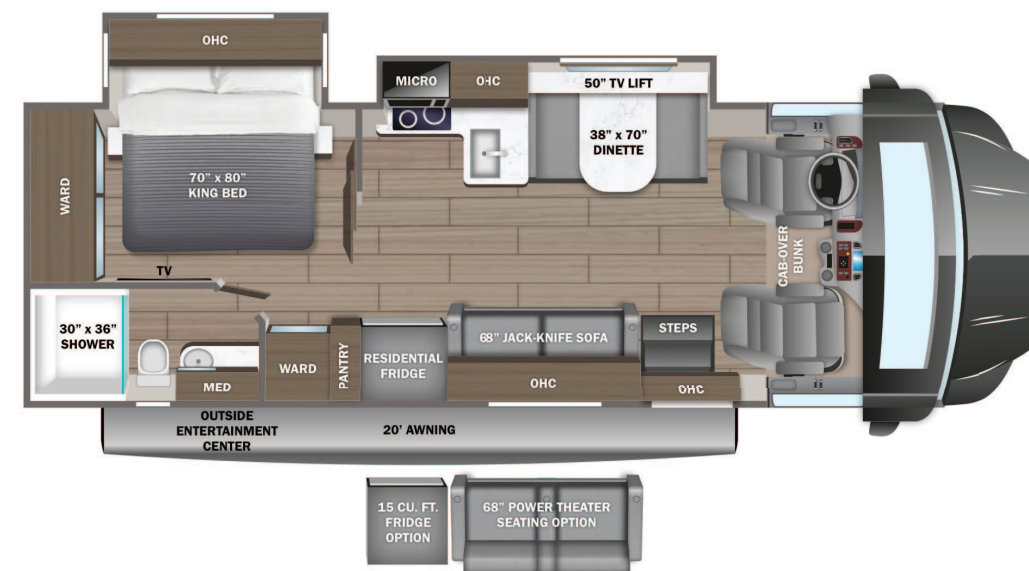

Standard Equipment

Optional Equipment

THE FOLLOWING ITEMS ARE STANDARD ON THIS MODEL AT NO EXTRA CHARGE

OPTIONAL EQUIPMENT INSTALLED ON THIS VEHICLE BY MANUFACTURER

1. **STANDARD EXTERIOR EQUIPMENT**
2. Ford® F550 4X4 chassis (29T)
   - Ford® F600 4X4 chassis (32U, 35L)
   - GVWR - 19,500 lb. (29T); 22,000 lb. (32U, 35L)
   - GCWR - 31,500 lb. (29T); 34,000 lb. (32U, 35L)
   - 6.7L Power Stroke V8 Turbo diesel engine with block heater - 330 HP at 2,200 RPM and 950 ft. lb. torque at 1,800 RPM
   - 10-speed automatic transmission
   - 332-amp alternator (dual)
   - All-terrain tires - 245/70R19.5 (225/70R19.5 on F550 chassis)
   - HiSpec matte black aluminum rims
   - 2 in. BDS radius arm suspension lift
   - 12,000 lb. rear hitch receiver with 7-pin plug
   - Hellwig® helper springs (29T)
   - Ford® AdvanceTrac® with RSC® (roll stability control) and trailer sway control
   - Integrated trailer brake controller
   - Single chassis battery (750 CCA 78 AH)
   - Dual fuel tanks (26.5 gal. and 40 gal.)
   - Bead-foam insulation (R-24 max roof, R-9 max floor, R-8 max walls)
   - One-piece, seamless, crowned fiberglass roof
   - Lippert™ 4000 series frameless bonded windows
   - Premium Sikkens full-body paint
   - Automatic hydraulic leveling jacks
   - Electric-powered entrance steps
   - Slideout cover awnings
   - Exterior entertainment center with outside speakers, LED HD Smart TV and Bluetooth® receiver
   - Winegard® In-motion satellite dish
   - Full pass-through storage compartments with lockable slam latch doors
   - Flush-mount LED marker lights
   - Third brake light
   - Roof ladder
   - KING Jack™ antenna
   - Cable TV hookup with RG-6 coax
   - 6,000W diesel generator and auto-gen start
   - (2) 6V AGM house batteries
   - Transfer switch with reverse polarity protection
   - 50-amp service
   - Powered cord reel
   - 24.5 gal. propane tank (83 lb.)
   - LP quick-connect hookup
   - Exterior utility center
   - Winterization drain system
   - Outside shower and black tank flush
   - 12V demand water pump
   - Water filtration system
3. **CUSTOMER VALUE PACKAGE**
4. E-Z Drive™ Premier: Computer-balanced driveshaft, heavy-duty front and rear stabilizer bars, Koni® shocks
   - One-piece, seamless, fiberglass front cap with auxiliary flood lights
   - One-piece, seamless, fiberglass rear cap with auxiliary flood lights (32U, 35L)
   - Automotive-bonded, panoramic window in front cap with power shade
   - 15,000 BTU A/C unit with heat pump and second 13,500 BTU A/C unit
   - Electric, wind-sensing, legless patio awning with LED lights
   - 2,000W pure sine wave inverter
   - 200W solar panel with dual controller
   - Starlink satellite internet system
   - Backup and side-view cameras
   - Two-burner induction cooktop
   - 10 cu. ft. 12V refrigerator (29T)
   - 18 cu.ft. residential refrigerator (32U, 35L)
   - Convection microwave oven