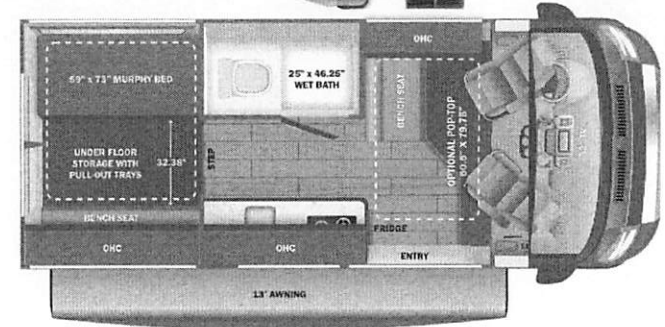

Standard Equipment

Optional Equipment

THE FOLLOWING ITEMS ARE STANDARD ON THIS MODEL AT NO EXTRA CHARGE

OPTIONAL EQUIPMENT INSTALLED ON THIS VEHICLE BY MANUFACTURER

1. **STANDARD EXTERIOR EQUIPMENT**
2. RAM® ProMaster 3500 window van
   - GVWR- 9,350 lb.
   - GCWR- 12,000 lb.
   - 3.6L V6 24V VVT 276HP engine with 250 ft.-lb. torque
   - 9-speed automatic 948TE transmission
   - LT225/75R 16E tires
   - Aluminum wheels
   - 3,500 lb. rear hitch receiver with dual 4/7 pin connector
   - 12V chassis battery
   - 24 gal. fuel tank (gas)
   - LED-lit running boards for cab and entry doors
   - Chrome grille package
   - Cable TV hookup with RG-6 coax
   - Onan® 2,800W generator with auto-gen start
   - 200W roof-mounted GoPower® solar panel with integrated control panel
   - Portable solar plug
   - 1,000W inverter
   - (2) 12V AGM house batteries
   - House battery disconnect switch
   - 30-amp electrical service with detachable power cord
   - (2) 120V exterior outlets
   - 6 gal. propane tank (20 lb.)
   - LP quick-connect hookup
   - Heated holding tanks (12V pads)
   - LED-lit holding tank valves
   - Black tank flush
   - Gravity water fill (20T)
   - Wintenzation drain system
   - 12V demand water pump
   - Water filtration system
   - Outside shower
3. **CUSTOMER VALUE PACKAGE**
4. E-Z Drive™: Hellwig helper springs, premium heavy-duty suspension
   - Thule® patio awning with LED light strip
   - Thule® roof rack (N/A with pop-top option)
   - Truma Combi Eco Plus water heater and furnace
   - Swivel driver and passenger seats with 6-way adjustment
   - Winegard® Connect 2.0 4GW-Fi/digital TV antenna