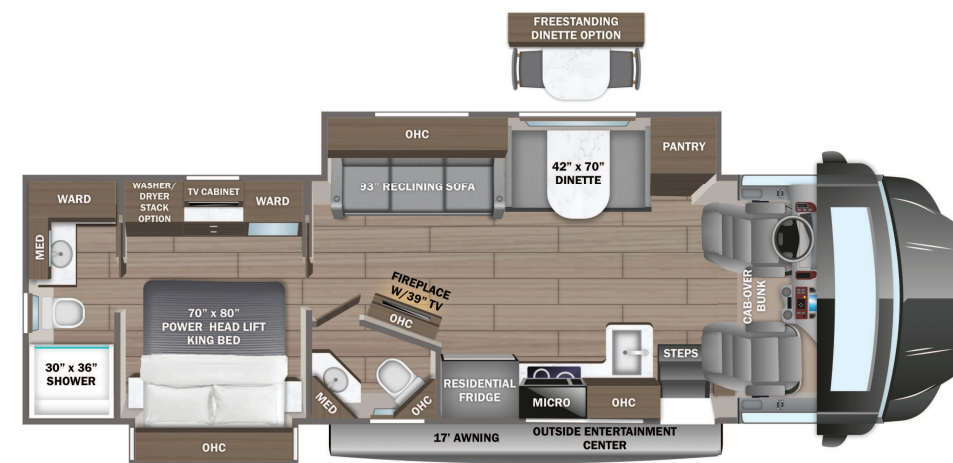

DIMENSIONS

Exterior height:.....160.00"
Exterior width:.....101.00"

CAPACITIES

Fresh water tank (gals.):...72.00
Gray water tank (gals.):...91.00
Black water/toilet tank (gals.):.....63.00
Propane (lbs.):.....83
Propane (gals.):.....19
Water heater (gals.):.....0.00

TIRES

Tire size (front):.....275/80R22.5G
Tire size (mid):.....
Tire size (rear):.....275/80R22.5G

Some dimensions may be rounded and may vary from the actual dimensions

***Weights may be estimated calculations and may vary from the actual weight

- refer to the vehicle weight labels for actual weights***

Floorplans, features and specifications are subject to change without notice.

Document Identifier: MSRP SHEET