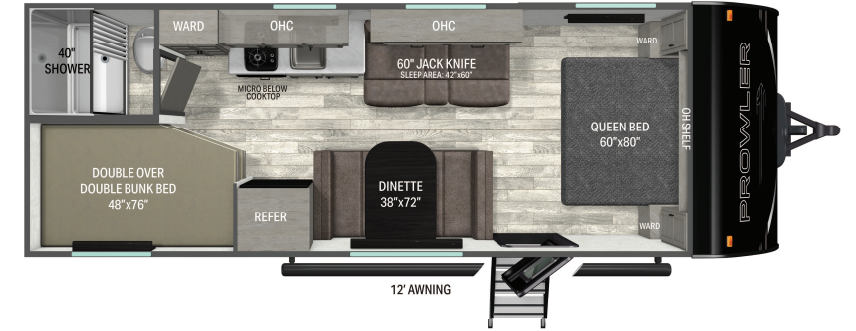

STANDARD INTERIOR EQUIPMENT
300 lb. rated single bunk beds
600 lb. rated double bunk beds
Digital TV antenna
Full-extension, heavy-duty ball-bearing drawer guides rated for 75 lbs
Residential-style high-rise kitchen faucet
Marine-grade toilet with foot flush
Plywood bed platforms
Queen mattress
Hidden residential-style cabinet door hinges
Durable, residential-inspired kitchen countertops
Shower curtain with curved shower track (available on certain models)
Solid hardwood cabinet doors with hidden hinges and screwed stile construction
Vinyl flooring throughout
C.P.A.P. prepped bedroom (both sides)
Vanity mirror with wood trim

CAMPING IN COMFORT PACKAGE - LYNX EDITION
12V refrigerator
19,000 BTU Furnace
2 - burner stovetop
20 lb. LP bottle
Bathroom vent
Detachable power cord
Entry door with window and shade prep
Tongue Jack
Stabilizer jacks
G20 dark tinted privacy windows
LED interior and exterior lights
Microwave oven
On demand tankless water heater
Power awning
Rear bumper
Window shades

Base price 22,643.00
USA STANDARDS n/c
CAMPING IN COMFORT PACKAGE LYNX EDITION 4,875.00
METAL SIDEWALL n/c
BLACK SPOKE RIMS n/c
UPGRADED FRESH WATER TANK n/c

UNIT TOTAL 27,518.00

DEALER INSTALLED OPTIONS

DIMENSIONS

Exterior height:.....122.00"
Exterior width:.....96.00"

CAPACITIES

Fresh water tank (gals.):...84.00
Gray water tank (gals.):...40.00
Black water/toilet tank (gals.):.....40.00
Propane (lbs.):.....20
Propane (gals.):.....4
Water heater (gals.):.....0.25

TIRES

Tire size (front):.....ST205/75R14D
Tire size (mid):.....
Tire size (rear):.....ST205/75R14D

Some dimensions may be rounded and may vary from the actual dimensions

***Weights may be estimated calculations and may vary from the actual weight

- refer to the vehicle weight labels for actual weights***

Floorplans, features and specifications are subject to change without notice.