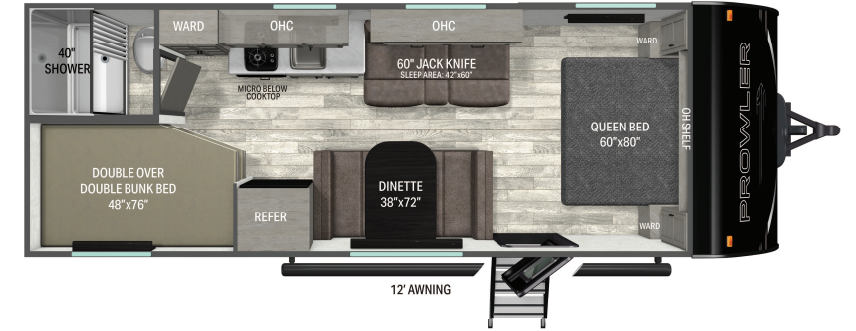

STANDARD INTERIOR EQUIPMENT
300 lb. rated single bunk beds
600 lb. rated double bunk beds
Digital TV antenna
Full-extension, heavy-duty ball-bearing drawer guides rated for 75 lbs
Residential-style high-rise kitchen faucet
Marine-grade toilet with foot flush
Plywood bed platforms
Queen mattress
Hidden residential-style cabinet door hinges
Durable, residential-imprired kitchen countertops
Shower curtain with curved shower track (available on certain models)
Solid hardwood cabinet doors with hidden hinges and screwed stile construction
Vinyl flooring throughout
C.P.A.P. prepped bedroom (both sides)
Vanity mirror with wood trim

CAMPING IN COMFORT PACKAGE - LYNX EDITION
12V refrigerator
19,000 BTU Furnace
2 - burner stovetop
20 lb. LP bottle
Bathroom vent
Detachable power cord
Entry door with window and shade prep
Tongue Jack
Stabilizer jacks
G20 dark tinted privacy windows
LED interior and exterior lights
Microwave oven
On demand tankless water heater
Power awning
Rear bumper
Window shades

Base price 22,643.00
USA STANDARDS n/c
CAMPING IN COMFORT PACKAGE LYNX EDITION 4,875.00
METAL SIDEWALL n/c
BLACK SPOKE RIMS n/c
UPGRADED FRESH WATER TANK n/c

UNIT TOTAL 27,518.00

DEALER INSTALLED OPTIONS

DIMENSIONS

Exterior height:.....122.00"
Exterior width:.....96.00"

CAPACITIES

Fresh water tank (gals.):...84.00
Gray water tank (gals.):...40.00
Black water/toilet tank (gals.):.....40.00
Propane (lbs.):.....20
Propane (gals.):.....4
Water heater (gals.):.....0.25

TIRES

Tire size (front):.....ST205/75R14D
Tire size (mid):.....
Tire size (rear):.....ST205/75R14D

Some dimensions may be rounded and may vary from the acutal dimensions
Weights may be estimated calculations and may vary from the actual weight - refer to the vehicle weight labels for actual weights
Floorplans, features and specifications are subject to change without notice.