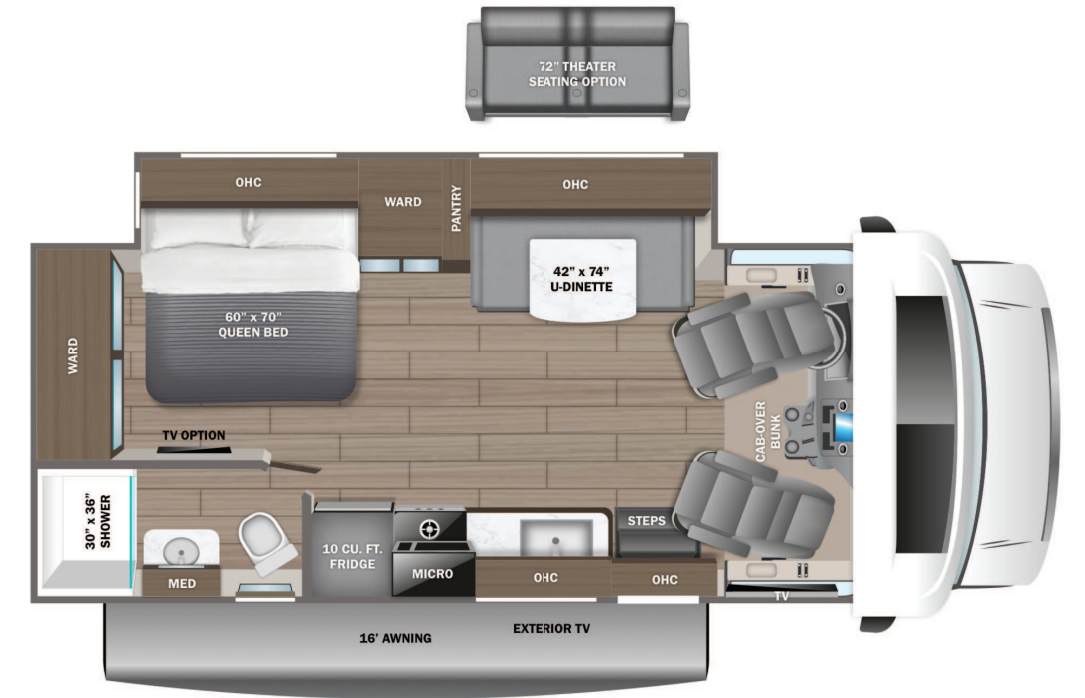

DIMENSIONS

Exterior height:.....140.00"
Exterior width:.....100.00"

CAPACITIES

Fresh water tank (gals.):...42.50
Gray water tank (gals.):...40.00
Black water/toilet tank (gals.):.....31.00
Propane (lbs.):.....41
Propane (gals.):.....9
Water heater (gals.):.....6.00

TIRES

Tire size (front):.....LT225/75R16E
Tire size (mid):.....
Tire size (rear):.....LT225/75R16E

Some dimensions may be rounded and may vary from the actual dimensions

***Weights may be estimated calculations and may vary from the actual weight

- refer to the vehicle weight labels for actual weights***

Floorplans, features and specifications are subject to change without notice.