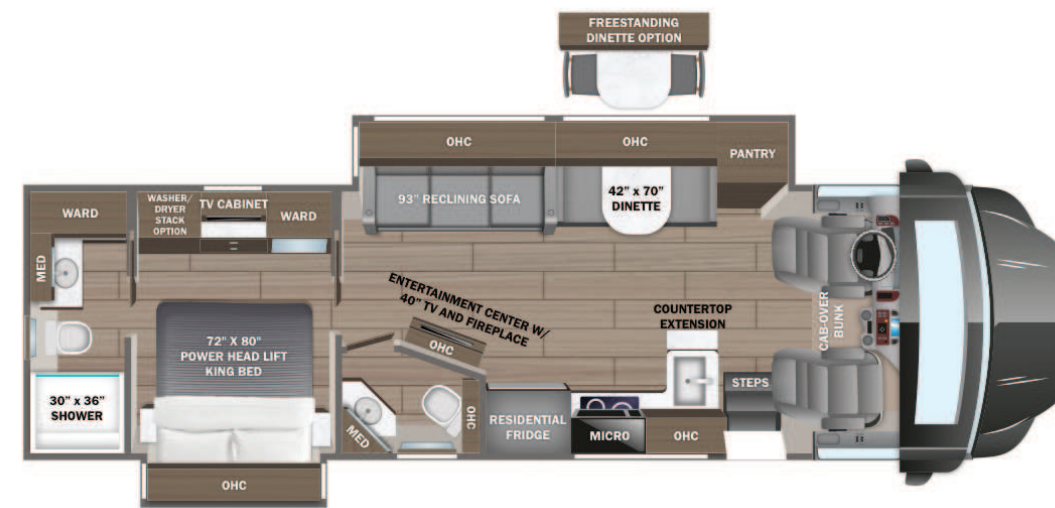

DIMENSIONS

Exterior height:.....160.00"
Exterior width:.....101.00"

CAPACITIES

Fresh water tank (gals.):...72.00
Gray water tank (gals.):...91.00
Black water/toilet tank (gals.):.....63.00
Propane (lbs.):.....0
Propane (gals.):.....0
Water heater (gals.):.....0.00

TIRES

Tire size (front):.....275/80R22.5G
Tire size (mid):.....
Tire size (rear):.....275/80R22.5G

Some dimensions may be rounded and may vary from the actual dimensions
Weights may be estimated calculations and may vary from the actual weight - refer to the vehicle weight labels for actual weights
Floorplans, features and specifications are subject to change without notice.

Document Identifier: MSPP SHEET