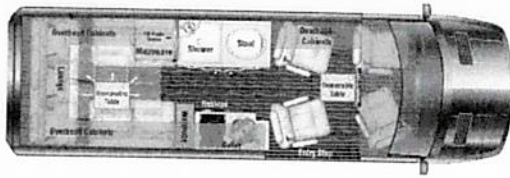

MODEL:

2026 HERITAGE

DEALER:

La Mesa RV Center, Inc.  
401 Cordeo Mesa Drive NW  
Albuquerque, NM 87120

AN225234

<b>FLOOR PLAN:</b> MD4	7 Passengers, 3500 170EXT, Length: 24'2" 4 Captains Chairs with Rear Lounge / 68"x 80" Bed, Mid Driver's Side Wet Bath.	\$ 222,443
<b>CHASSIS:</b> Mercedes-Benz Sprinter		
<b>DRIVETRAIN:</b> Rear-Wheel-Drive		\$ -
<b>EXTERIOR COLOR:</b> Silver Grey		\$ 1,943
<b>WHEELS:</b> Mercedes OEM Steel Rims & Hubcaps with All Season Tires		\$ -
<b>DÉCOR PACKAGE:</b> Ceruse Grey		\$ -
<b>WOOD:</b> Ceruse Grey		
<b>WOOD FINISH:</b>		
<b>WALL FABRIC:</b> Milkweed (Light Tan)		
<b>SEAT DESIGN:</b> Diablo (Hexagon)		\$ 743
<b>SEAT FABRIC:</b> Milkweed (Light Tan)		
<b>SEAT INSERT:</b> Matching		
<b>PIPING &amp; STITCH:</b> Chestnut (Med Brown)		
<b>FLOORING:</b> Voyager Cloud (White)		
<b>COUNTERTOP:</b> White		
<b>POWER PACK:</b> 270Ah Lithium Battle Born Battery (3.5 KW), 2.5 KW Onan Propane Generator, 3000W Xantrex Pro Inverter, 200W Solar, Gree AC, Hydronic System		\$ -
<b>PACKAGES:</b> Comfort Package		\$ 3,000
<b>OPTIONS:</b> <i>(Items Included in Packages Above are Also Listed Here)</i>	4 Camera Driver Aid Seat Heat & Massage for All Captains Front Lower Spoiler	\$ 1,493
<b>Base Price:</b>		\$ 222,443
<b>Options Subtotal:</b>		\$ 7,178
<b>(FOB Elkhart, IN) Destination Charge:</b>		\$ 3,500
<b>Total Amount:</b>		\$ 233,120