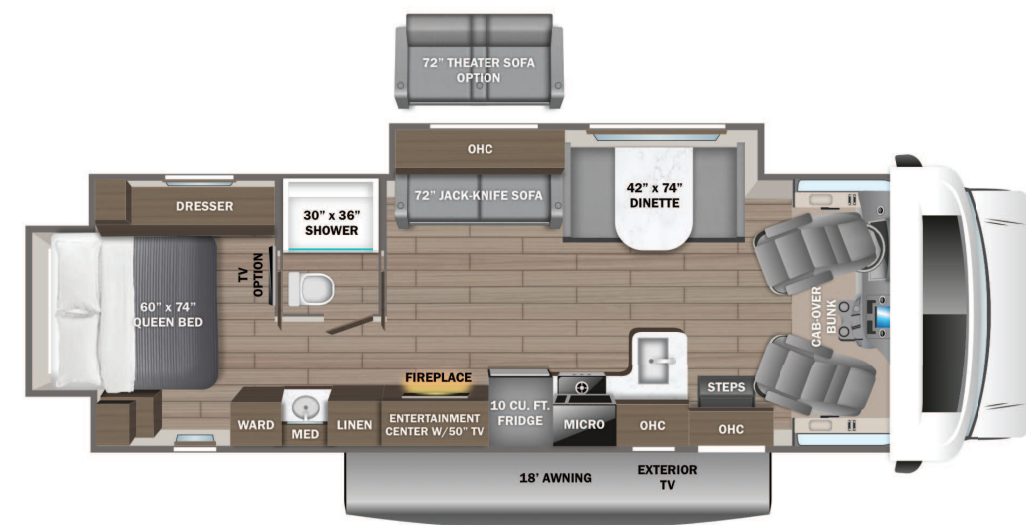

DIMENSIONS

Exterior height:.....140.00"
Exterior width:.....100.00"

CAPACITIES

Fresh water tank (gals.):...43.50
Gray water tank (gals.):...41.00
Black water/toilet tank (gals.):.....31.00
Propane (lbs.):.....41
Propane (gals.):.....9
Water heater (gals.):.....6.00

TIRES

Tire size (front):.....LT225/75R16E
Tire size (mid):.....
Tire size (rear):.....LT225/75R16E

Some dimensions may be rounded and may vary from the actual dimensions
Weights may be estimated calculations and may vary from the actual weight - refer to the vehicle weight labels for actual weights
Floorplans, features and specifications are subject to change without notice.