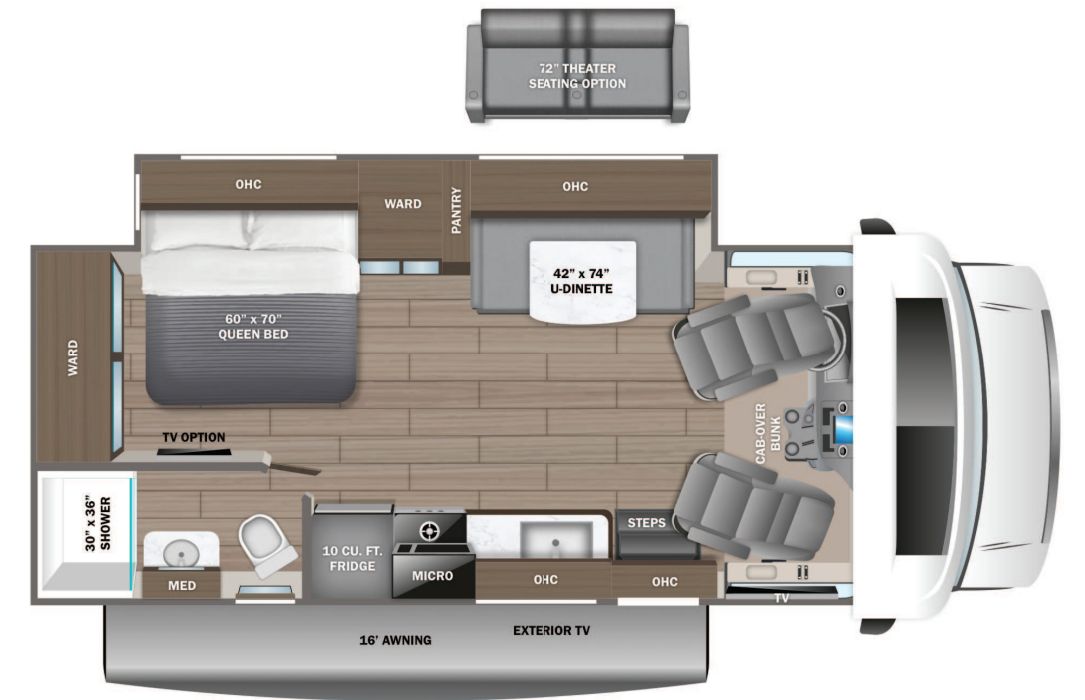

DIMENSIONS

Exterior height:.....140.00"
Exterior width:.....100.00"

CAPACITIES

Fresh water tank (gals.):...42.50
Gray water tank (gals.):...40.00
Black water/toilet tank (gals.):.....31.00
Propane (lbs.):.....41
Propane (gals.):.....9
Water heater (gals.):.....6.00

TIRES

Tire size (front):.....LT225/75R16E
Tire size (mid):.....
Tire size (rear):.....LT225/75R16E

Some dimensions may be rounded and may vary from the actual dimensions

***Weights may be estimated calculations and may vary from the actual weight

- refer to the vehicle weight labels for actual weights***

Floorplans, features and specifications are subject to change without notice.