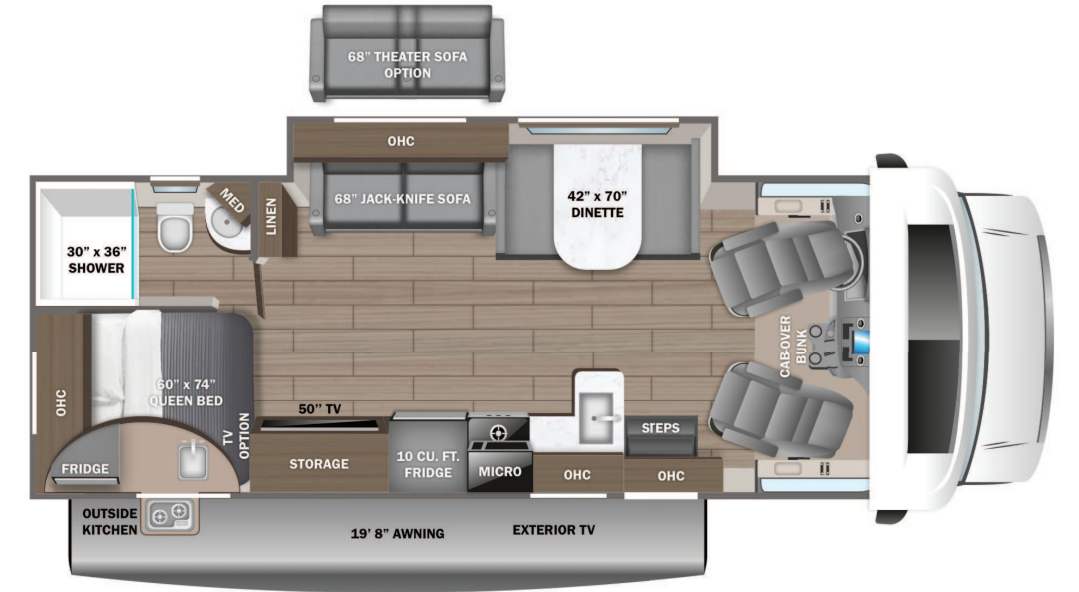

DIMENSIONS

Exterior height:.....140.00"
Exterior width:.....100.00"

CAPACITIES

Fresh water tank (gals.):...38.00
Gray water tank (gals.):...41.00
Black water/toilet tank (gals):.....32.00
Propane (lbs.):.....41
Propane (gals.):.....9
Water heater (gals.):.....6.00

TIRES

Tire size (front):.....LT225/75R16E
Tire size (mid):.....
Tire size (rear):.....LT225/75R16E

Some dimensions may be rounded and may vary from the actual dimensions

***Weights may be estimated calculations and may vary from the actual weight

- refer to the vehicle weight labels for actual weights***

Floorplans, features and specifications are subject to change without notice.