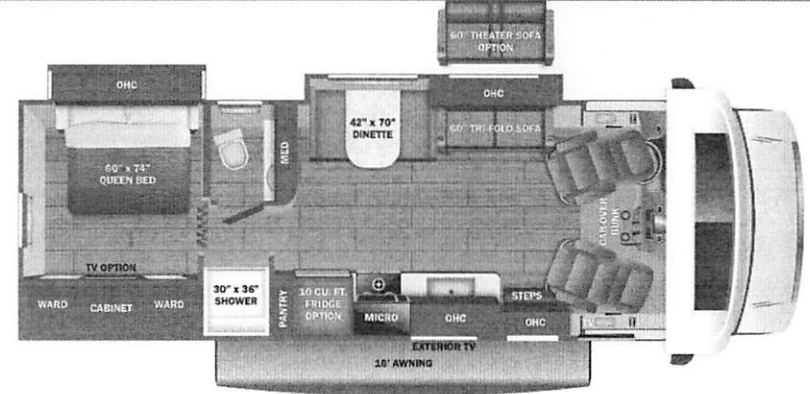

Esteem

Serial #: 1JSLECBR6T1BV8293
Model: 29V ESTEEM MHC
VIN#: 1FDXE4FN8TDD43612
Model Year: 2026 Dealer Name: LA MESA RV CENTER
401 CORDERO MESA DRIVE NW
ALBUQUERQUE, NM 87120
USA

Manufacturer's Suggested Retail Price

$215,493.00

TOTAL AMOUNT DOES NOT INCLUDE STATE AND LOCAL TAXES OR LICENSE FEES. THE PRICE SHOWN ABOVE MAY OR MAY NOT BE REPRESENTATIVE OF THE ACTUAL SELLING PRICE OF SIMILAR RECREATIONAL VEHICLES IN YOUR AREA.