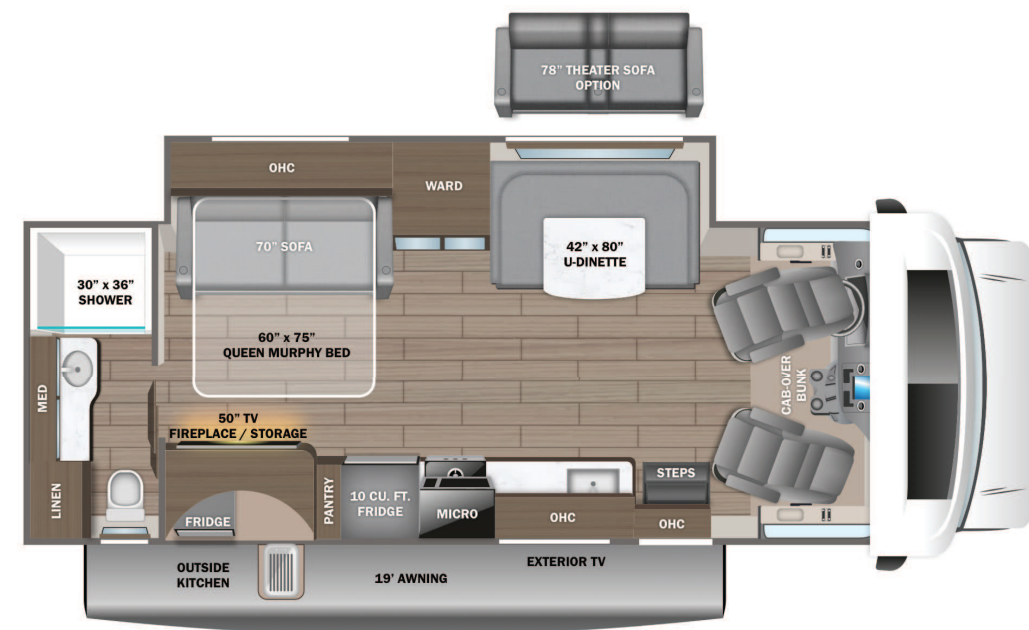

DIMENSIONS

Exterior height:.....140.00"
Exterior width:.....100.00"

CAPACITIES

Fresh water tank (gals.):...43.50
Gray water tank (gals.):...40.00
Black water/toilet tank (gals.):.....31.00
Propane (lbs.):.....41
Propane (gals.):......9
Water heater (gals.):.....0.00

TIRES

Tire size (front):.....LT225/75R16E
Tire size (mid):.....
Tire size (rear):.....LT225/75R16E

Some dimensions may be rounded and may vary from the actual dimensions
Weights may be estimated calculations and may vary from the actual weight - refer to the vehicle weight labels for actual weights
Floorplans, features and specifications are subject to change without notice.