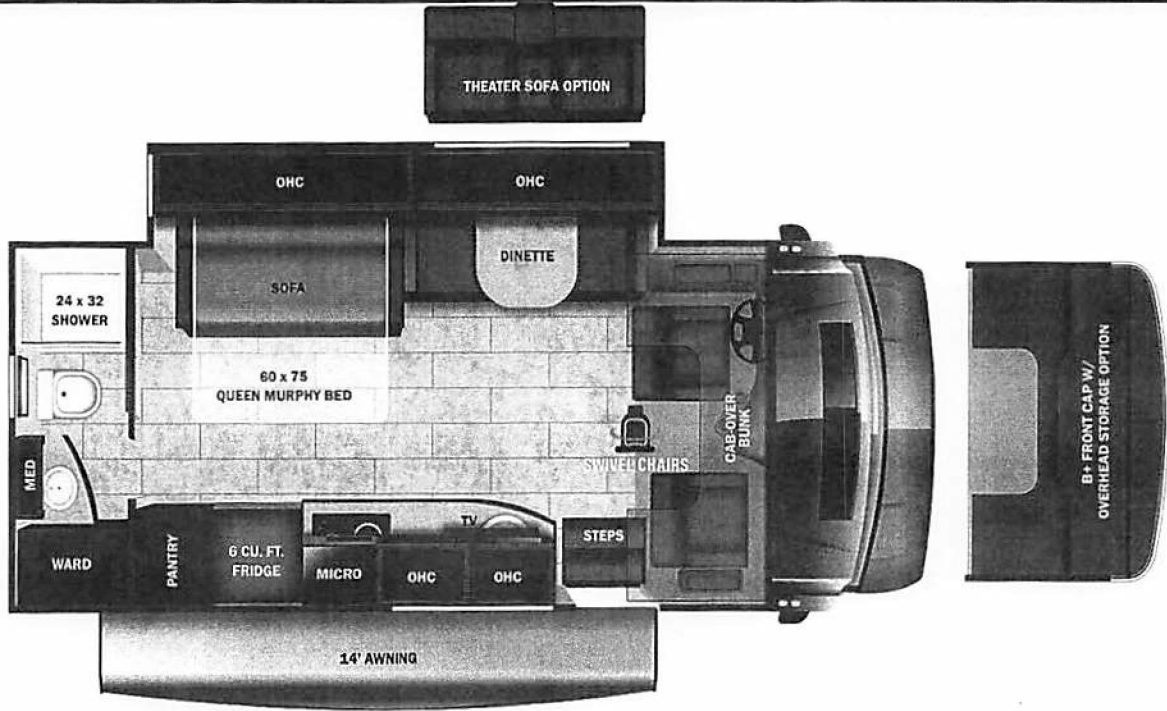

**This is provided as an information resource only. Previous owner(s) may have removed, altered or changed After the unit was originally delivered.**

UNIT TOTAL

**209,477.00** ✓

DEALER INSTALLED OPTIONS

DN179208

### DIMENSIONS

Exterior height:.....131.00"  
 Exterior width:.....96.00"

### TIRES

Tire size (front):.....LT215/85R16  
 Tire size (mid):.....  
 Tire size (rear):.....LT215/85R16

\*\*\*Some dimensions may be rounded and may vary from the actual dimensions\*\*\*  
 \*\*\*Weights may be estimated calculations and may vary from the actual weight - refer to the vehicle weight labels for actual weights\*\*\*  
 Floorplans, features and specifications are subject to change without notice.