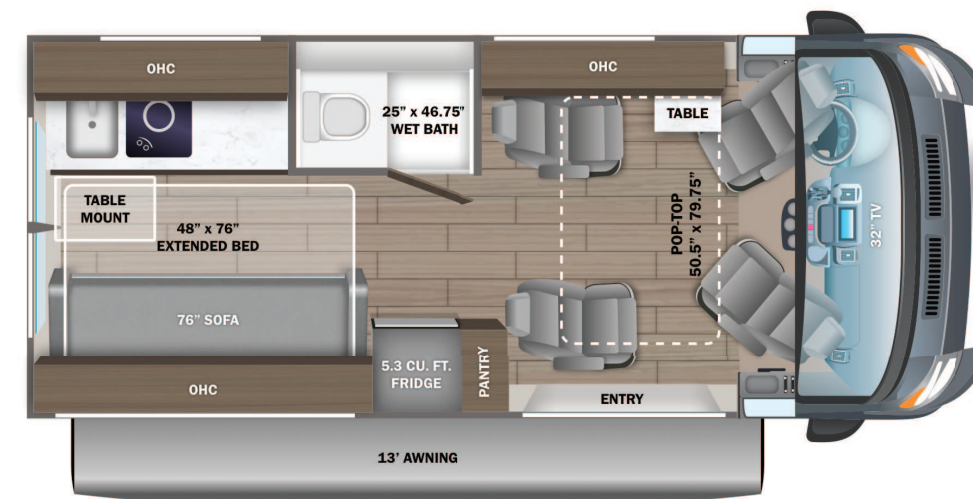

DIMENSIONS

Exterior height:.....111.00"
Exterior width:.....83.00"

CAPACITIES

Fresh water tank (gals.):...25.00
Gray water tank (gals.):...33.00
Black water/toilet tank (gals.):.....12.00
Propane (lbs.):.....0
Propane (gals.):.....0
Water heater (gals.):.....0.00

TIRES

Tire size (front):.....LT225/75R16E
Tire size (mid):.....
Tire size (rear):.....LT225/75R16E

Some dimensions may be rounded and may vary from the actual dimensions
Weights may be estimated calculations and may vary from the actual weight - refer to the vehicle weight labels for actual weights
Floorplans, features and specifications are subject to change without notice.