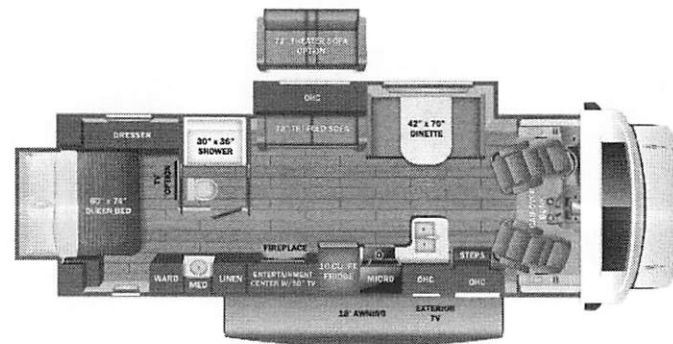

Manufacturer's Suggested Retail Price $178,106.00

TOTAL AMOUNT DOES NOT INCLUDE STATE AND LOCAL TAXES OR LICENSE FEES. THE PRICE SHOWN ABOVE MAY OR MAY NOT BE REPRESENTATIVE OF THE ACTUAL SELLING PRICE OF SIMILAR RECREATIONAL VEHICLES IN YOUR AREA.