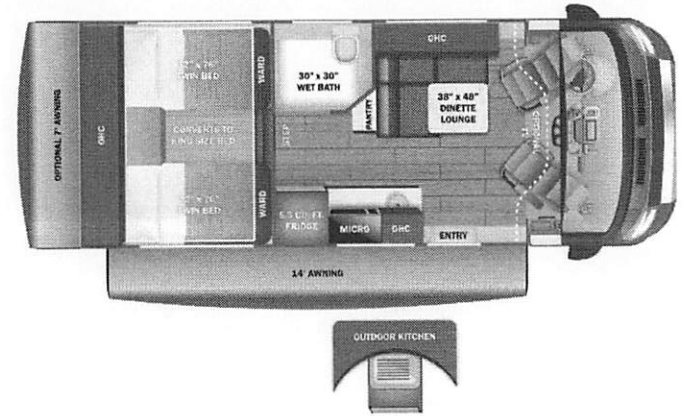

Condor

Serial #: 1JSLECBK3S1FT8080
Model: 22T CONDOR MHC
VIN#: 1FDUR8PG9RKA55301
Model Year: 2025 Dealer Name: LA MESA RV CENTER, INC.
1060 RIVERSIDE PARKWAY
WEST SACRAMENTO, CA 95605
USA

Manufacturer's Suggested Retail Price $242,761.00

TOTAL AMOUNT DOES NOT INCLUDE STATE AND LOCAL TAXES OR LICENSE FEES. THE PRICE SHOWN ABOVE MAY OR MAY NOT BE REPRESENTATIVE OF THE ACTUAL SELLING PRICE OF SIMILAR RECREATIONAL VEHICLES IN YOUR AREA.