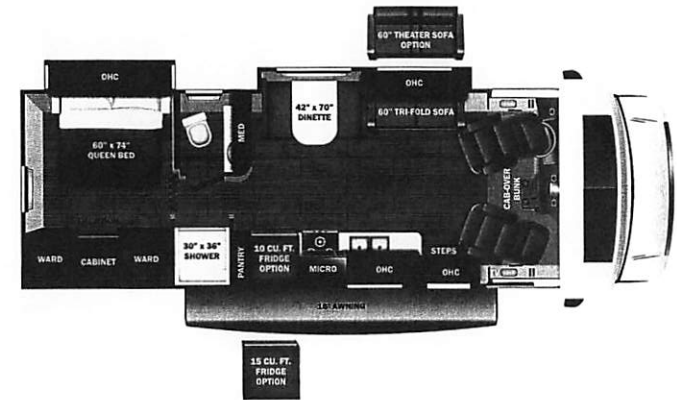

DIMENSIONS

Exterior height:.....140.00*
Exterior width:.....100.00*

CAPACITIES

Fresh water tank (gals.):...47.00
Gray water tank (gals.):...41.00
Black water/toilet tank (gals.):...32.00
Propane (lbs.):...56
Propane (gals.):...13
Water heater (gals.):...6.00

TIRES

Tire size (front):.....LT225/75R16E
Tire size (mid):.....
Tire size (rear):.....LT225/75R16E

Some dimensions may be rounded and may vary from the actual dimensions
Weights may be estimated calculations and may vary from the actual weight - refer to the vehicle weight labels for actual weights
Floorplans, features and specifications are subject to change without notice.