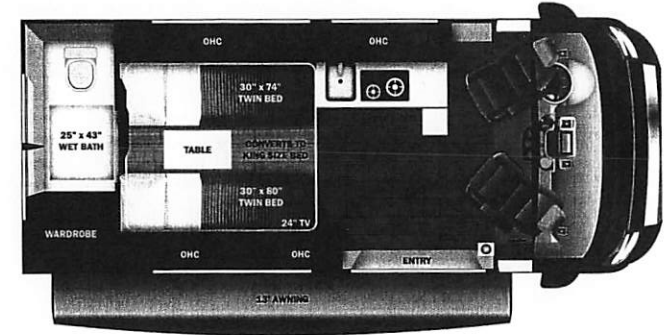

DEALER INSTALLED OPTIONS

DIMENSIONS

Exterior height:.....111.00*
Exterior width:.....83.00*

CAPACITIES

Fresh water tank (gals.):...24.00
Gray water tank (gals.):...13.00
Black water/toilet tank (gals.):...12.00
Propane (lbs.):...20
Propane (gals.):...4
Water heater (gals.):...0.00

TIRES

Tire size (front):.....LT225/75R16C
Tire size (mid):.....
Tire size (rear):.....LT225/75R16C

Some dimensions may be rounded and may vary from the actual dimensions
Weights may be estimated calculations and may vary from the actual weight - refer to the vehicle weight labels for actual weights
Floorplans, features and specifications are subject to change without notice.