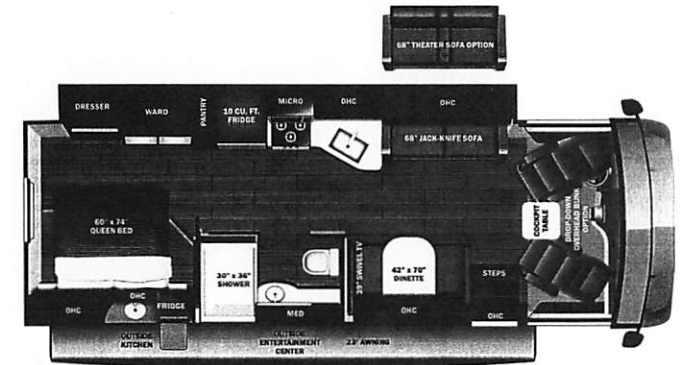

DIMENSIONS

Exterior height:.....149.00*
Exterior width:.....101.00*

CAPACITIES

Fresh water tank (gals.):...72.00
Gray water tank (gals.):...49.00
Black water/toilet tank (gals.):.....50.00
Propane (lbs.):.....56
Propane (gals.):.....13
Water heater (gals.):.....6.00

TIRES

Tire size (front):.....245/70R19.5G
Tire size (mid):.....
Tire size (rear):.....245/70R19.5G

Some dimensions may be rounded and may vary from the actual dimensions
Weights may be estimated calculations and may vary from the actual weight - refer to the vehicle weight labels for actual weights
Floorplans, features and specifications are subject to change without notice.