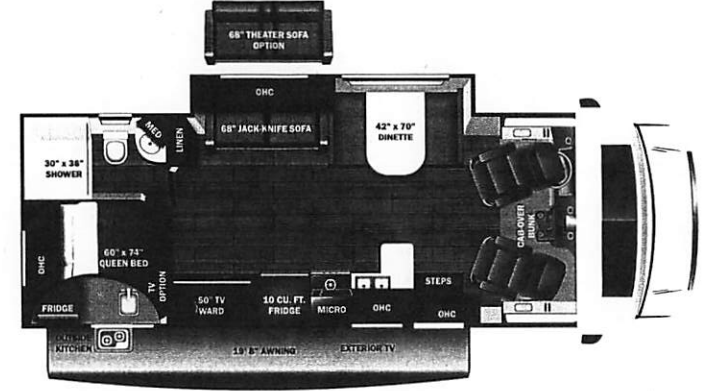

DIMENSIONS

Exterior height:.....140.00"
Exterior width:.....100.00"

CAPACITIES

Fresh water tank (gals.).....38.00
Gray water tank (gals.).....41.00
Black water/toilet tank (gals.).....32.00
Propane (lbs.).....41
Propane (gals.).....9
Water heater (gals.).....6.00

TIRES

Tire size (front):.....LT225/75R16E
Tire size (mid):.....
Tire size (rear):.....LT225/75R16E

Some dimensions may be rounded and may vary from the actual dimensions
Weights may be estimated calculations and may vary from the actual weight - refer to the vehicle weight labels for actual weights
Floorplans, features and specifications are subject to change without notice.