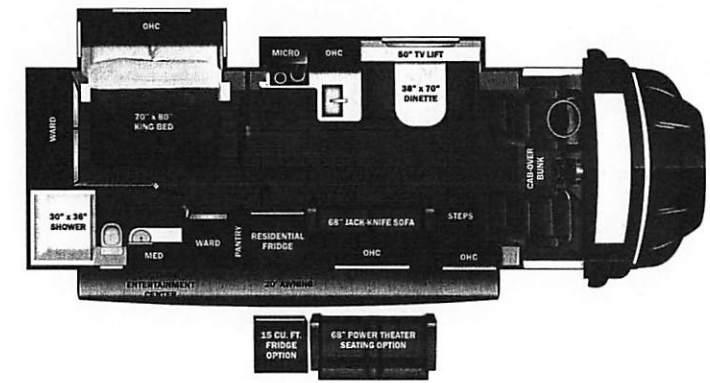

DEALER INSTALLED OPTIONS

DIMENSIONS

Exterior height:.....150.00"
Exterior width:.....101.00"

CAPACITIES

Fresh water tank (gals.):...64.00
Gray water tank (gals.):...38.00
Black water/toilet tank (gals.):...30.00
Propane (lbs.):...83
Propane (gals.):...19
Water heater (gals.):...10.00

TIRES

Tire size (front):.....245/70R19.5G
Tire size (mid):.....
Tire size (rear):.....245/70R19.5G

Some dimensions may be rounded and may vary from the actual dimensions
Weights may be estimated calculations and may vary from the actual weight - refer to the vehicle weight labels for actual weights
Floorplans, features and specifications are subject to change without notice.