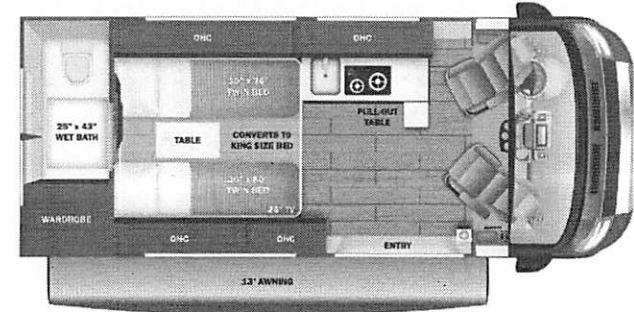

Manufacturer's Suggested Retail Price

$182,550.00

TOTAL AMOUNT DOES NOT INCLUDE STATE AND LOCAL TAXES OR LICENSE FEES. THE PRICE SHOWN ABOVE MAY OR MAY NOT BE REPRESENTATIVE OF THE ACTUAL SELLING PRICE OF SIMILAR RECREATIONAL VEHICLES IN YOUR AREA.