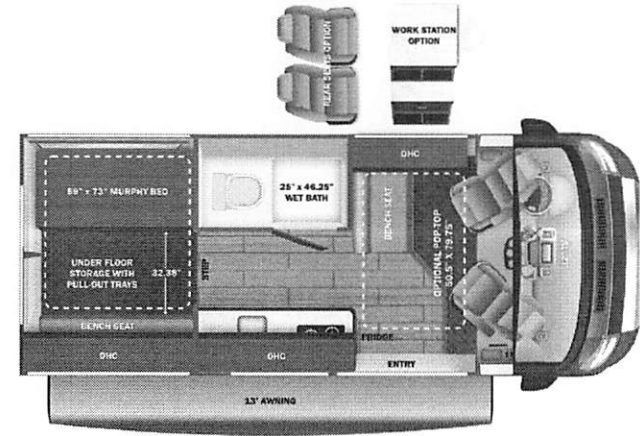

DEALER INSTALLED OPTIONS

DIMENSIONS

Exterior height:.....111.00"
Exterior width:.....83.00"

CAPACITIES

Fresh water tank (gals.):...21.00
Gray water tank (gals.):...20.00
Black water/toilet tank (gals.):...10.00
Propane (lbs.):...20
Propane (gals.):...4
Water heater (gals.):...0.00

TIRES

Tire size (front):.....LT225/75R16E
Tire size (mid):.....
Tire size (rear):.....LT225/75R16E

Some dimensions may be rounded and may vary from the actual dimensions
Weights may be estimated calculations and may vary from the actual weight - refer to the vehicle weight labels for actual weights
Floorplans, features and specifications are subject to change without notice.