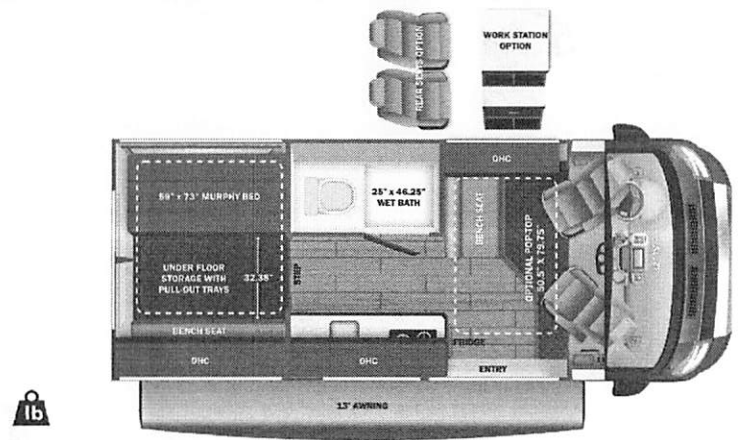

Manufacturer's Suggested Retail Price

$182,993.00

TOTAL AMOUNT DOES NOT INCLUDE STATE AND LOCAL TAXES OR LICENSE FEES. THE PRICE SHOWN ABOVE MAY OR MAY NOT BE REPRESENTATIVE OF THE ACTUAL SELLING PRICE OF SIMILAR RECREATIONAL VEHICLES IN YOUR AREA.