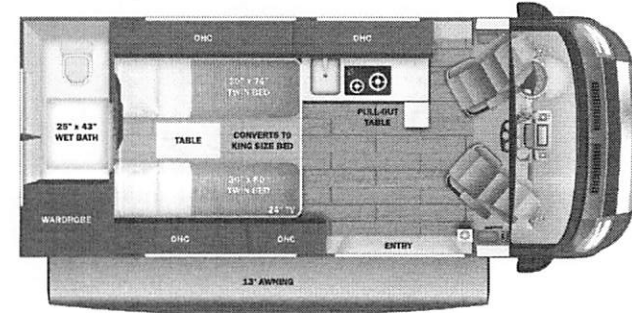

DEALER INSTALLED OPTIONS

Manufacturer's Suggested Retail Price

$182,550.00

TOTAL AMOUNT DOES NOT INCLUDE STATE AND LOCAL TAXES OR LICENSE FEES. THE PRICE SHOWN ABOVE MAY OR MAY NOT BE REPRESENTATIVE OF THE ACTUAL SELLING PRICE OF SIMILAR RECREATIONAL VEHICLES IN YOUR AREA.